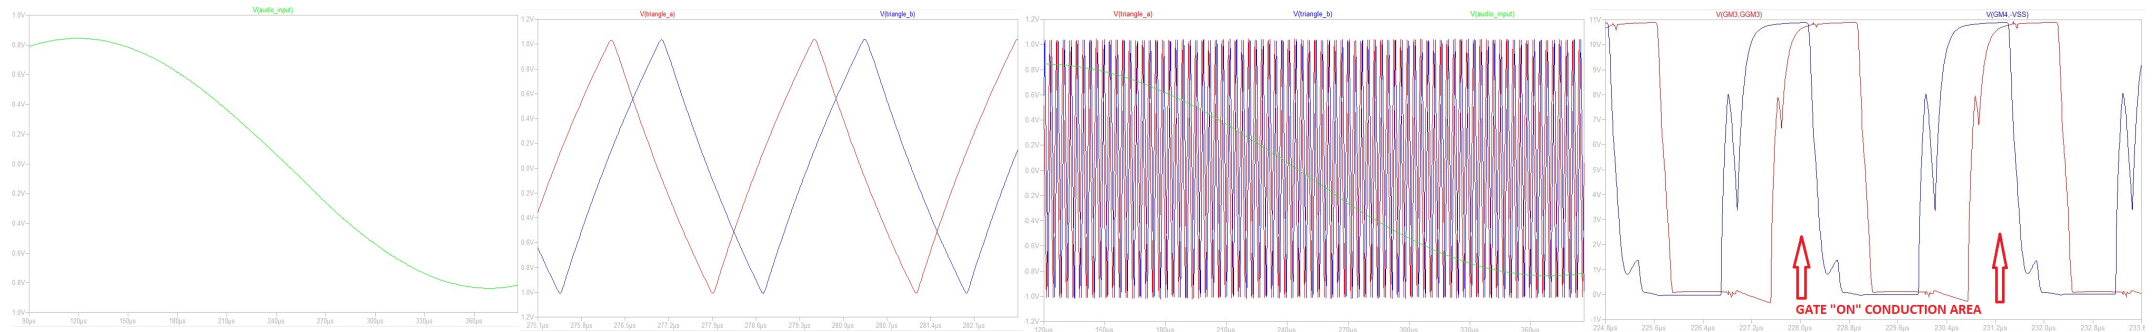

INPUT AUDIO

TRIANGLE A-B

COMPARATOR INPUT

GATE AT MAXIMUM OUTPUT