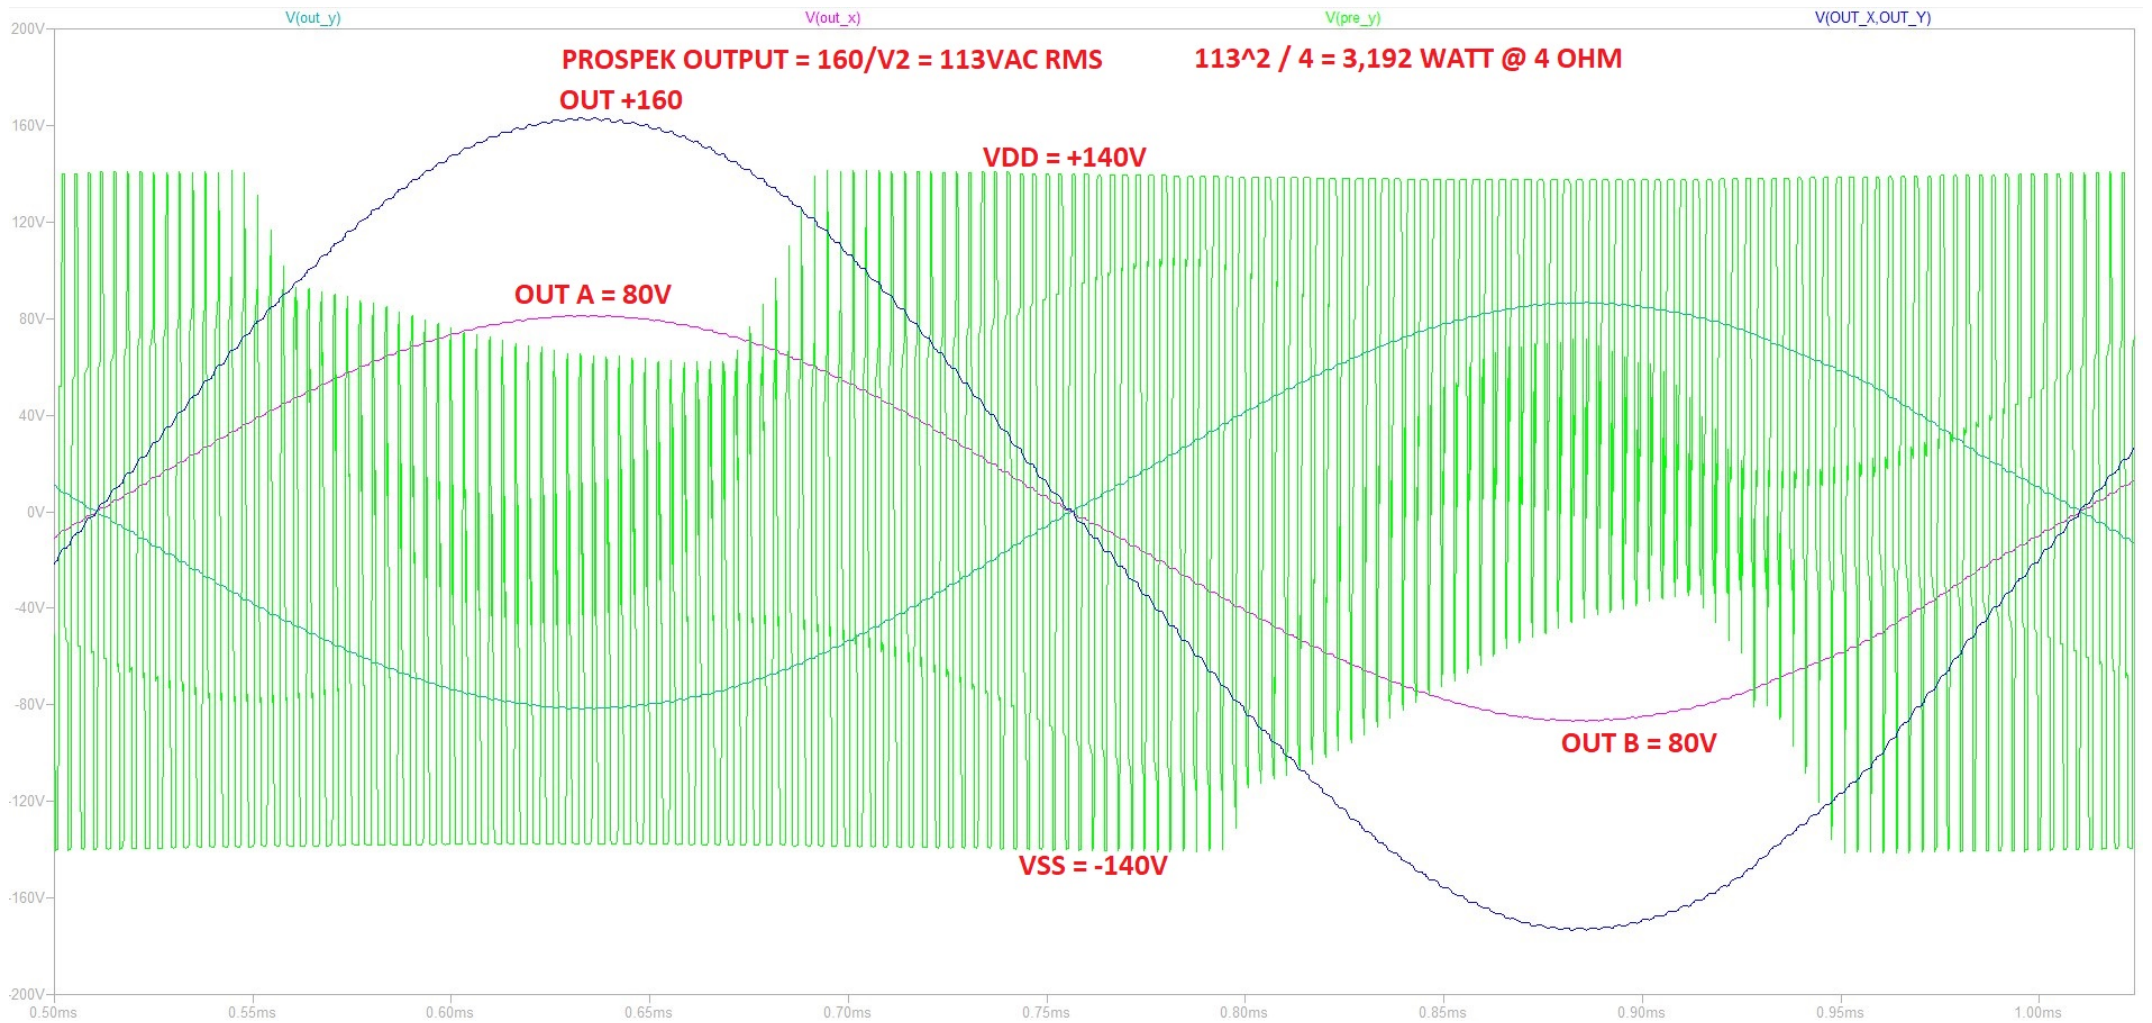

INPUT AUDIO

TRIANGLE A-B

COMPARATOR INPUT

GATE AT MAXIMUM OUTPUT

MAXIMUM OUTPUT AT 140VDC SUPPLY