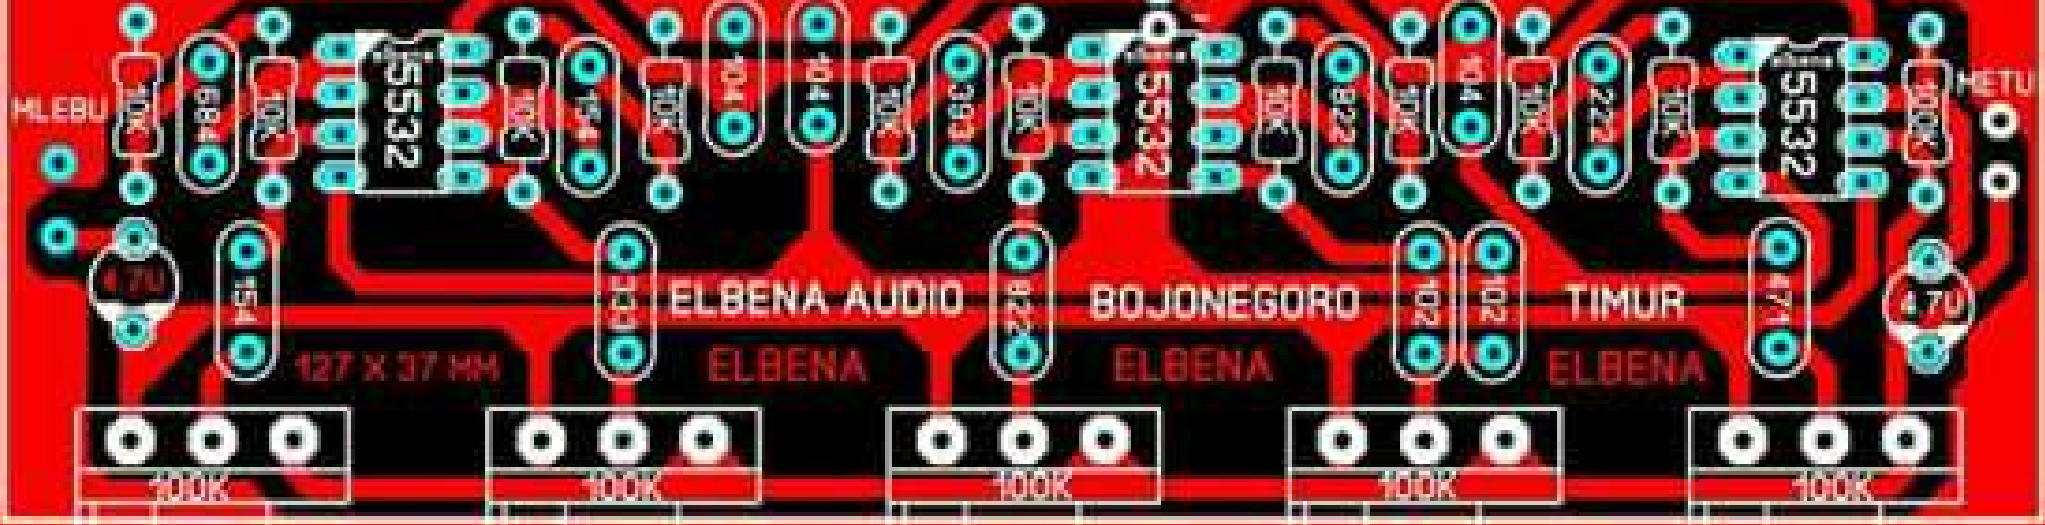

LIMO BAND EQ AYU PUTRI DESIGN

AUDIO DISTRIBUTOR ANWAR PCB 15 x 4 cm BY GEPENX

BBM PLUS ANWAR ELTRO

LAYOUT BY GEPENX 

BASS GLERR ANWAREL TRO

www.afiata.com/wp-content/uploads/2016/01/reverb2.jpg

PEAVEY UNITY 2000