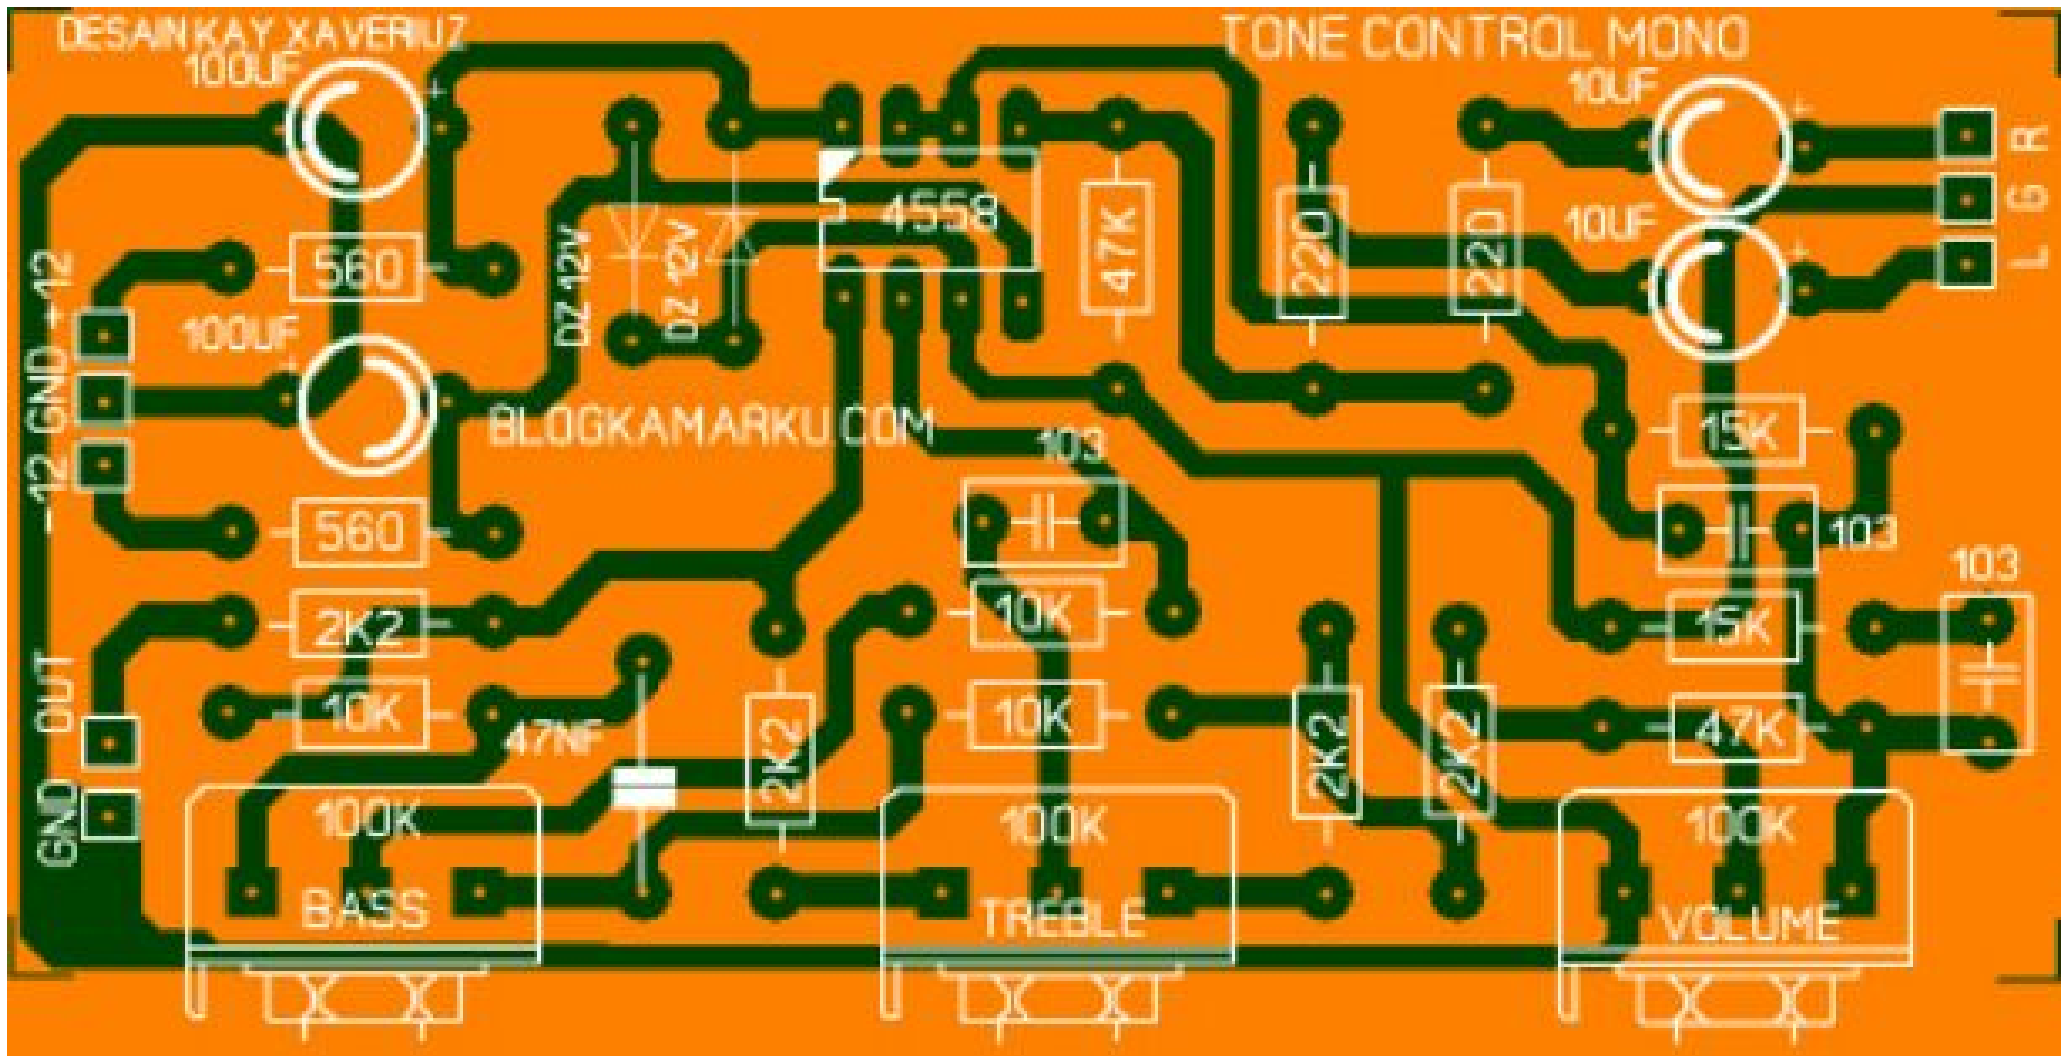

DESAIN KAY XA VERI U7

TONE CONTROL MONO

BLOGKAMARKU.COM

BASS

TREBLE

VOLUME

L G R