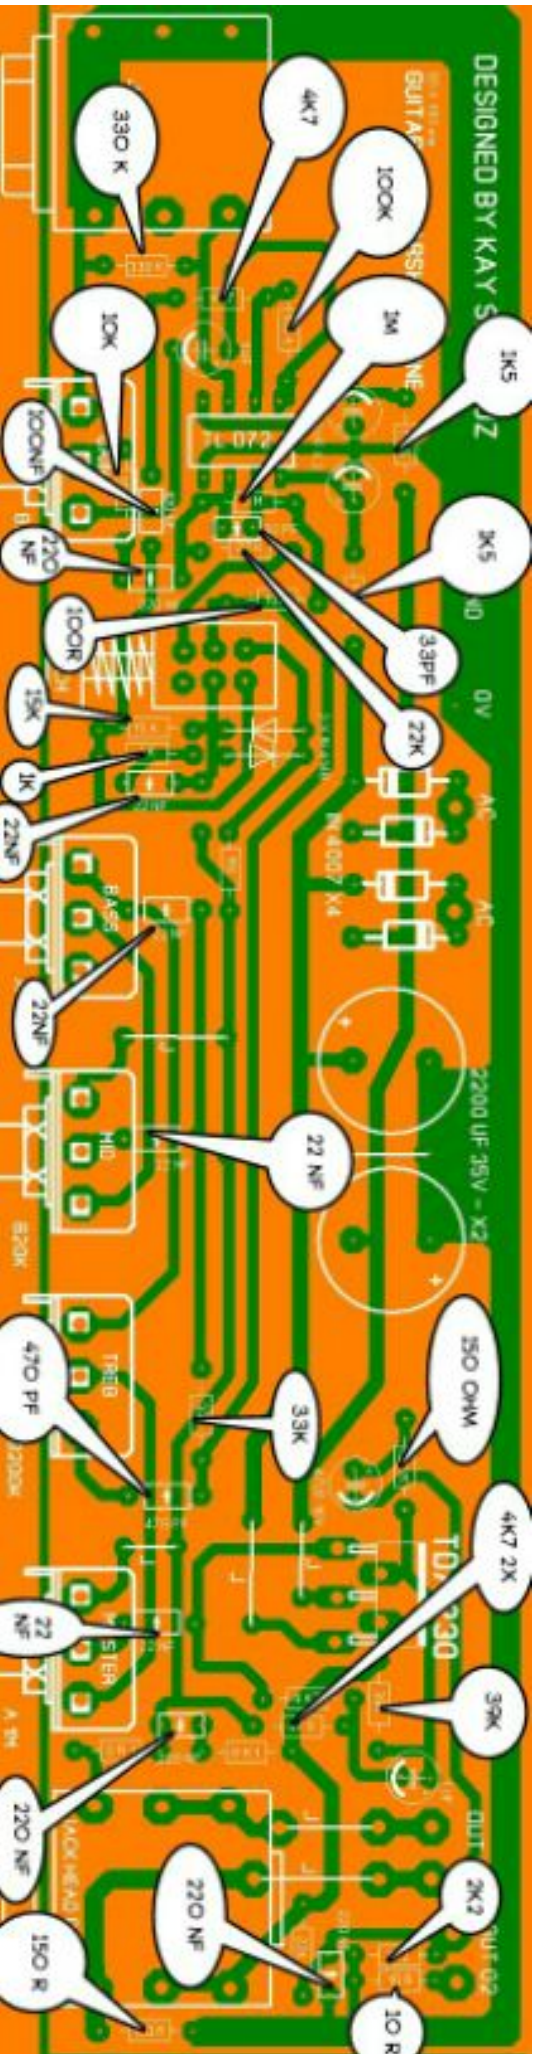

10K

10K

10K

10K

10K

TDA5030 with
tone control

tone control

DESAIN KAY XA VERI U7