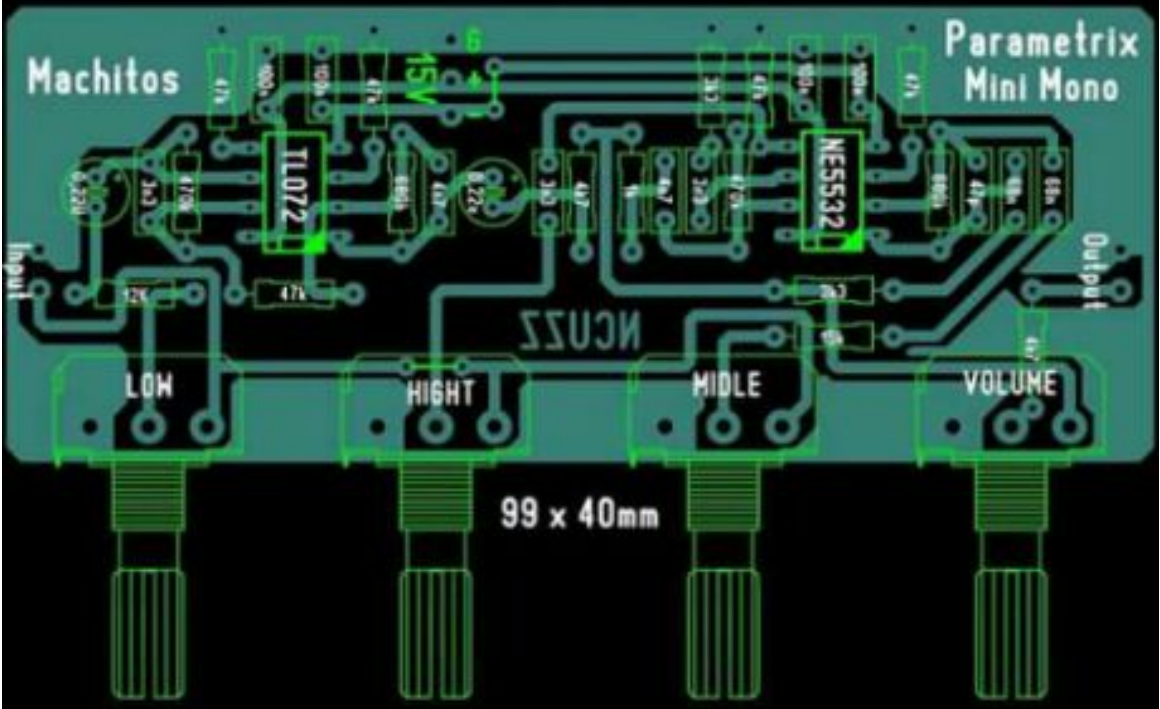

5

Suka

Komentar

Bagikan