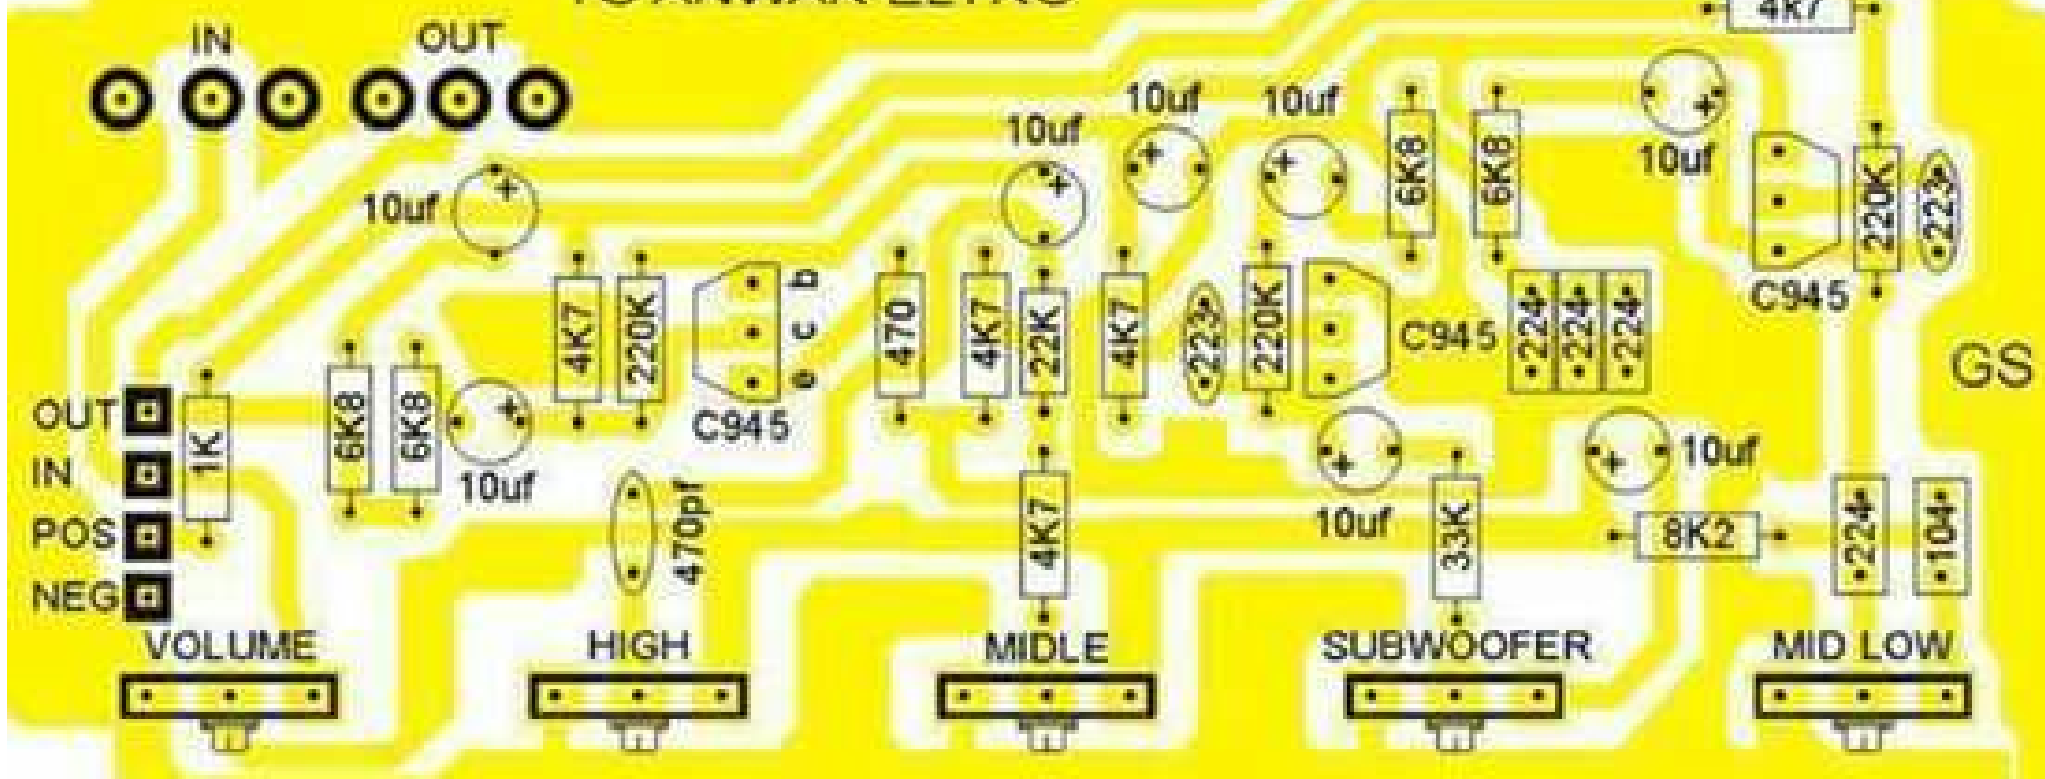

ideasito at 11:25 PM

Share G+ 0

PCB: 25-05-2017

HORRREG

NOR PER DESIGN

TONE CONTROLE ENAK'E UNTIRANE
BEST QUALITY PRODUCTS

115x58mm

TC ANWAR ELTRO