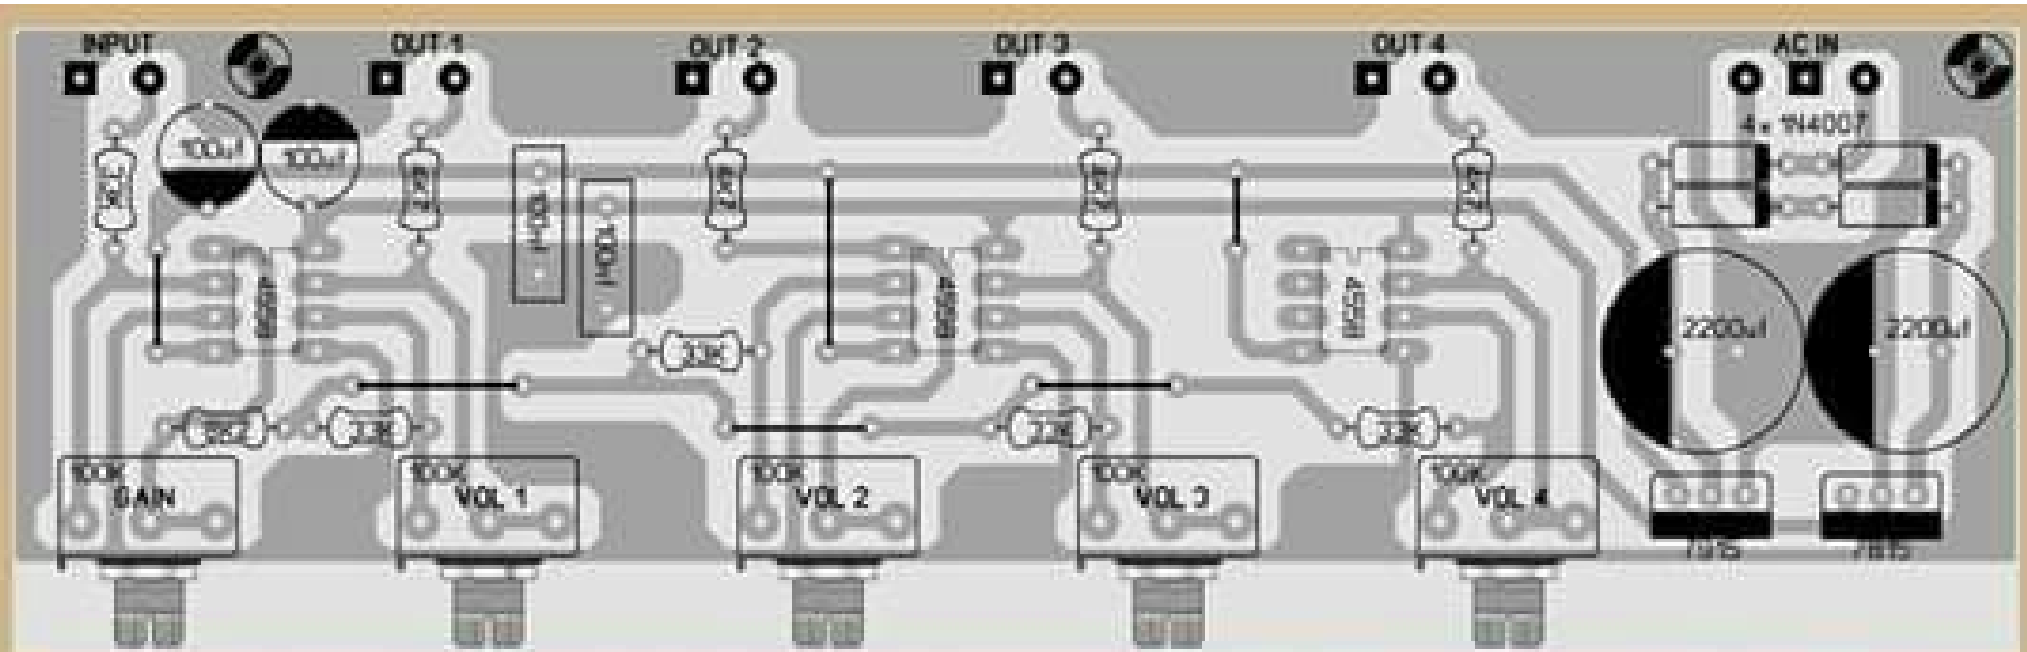

AUDIO DISTRIBUTOR ANWAR PCB 15 x 4 cm BY GEPENX