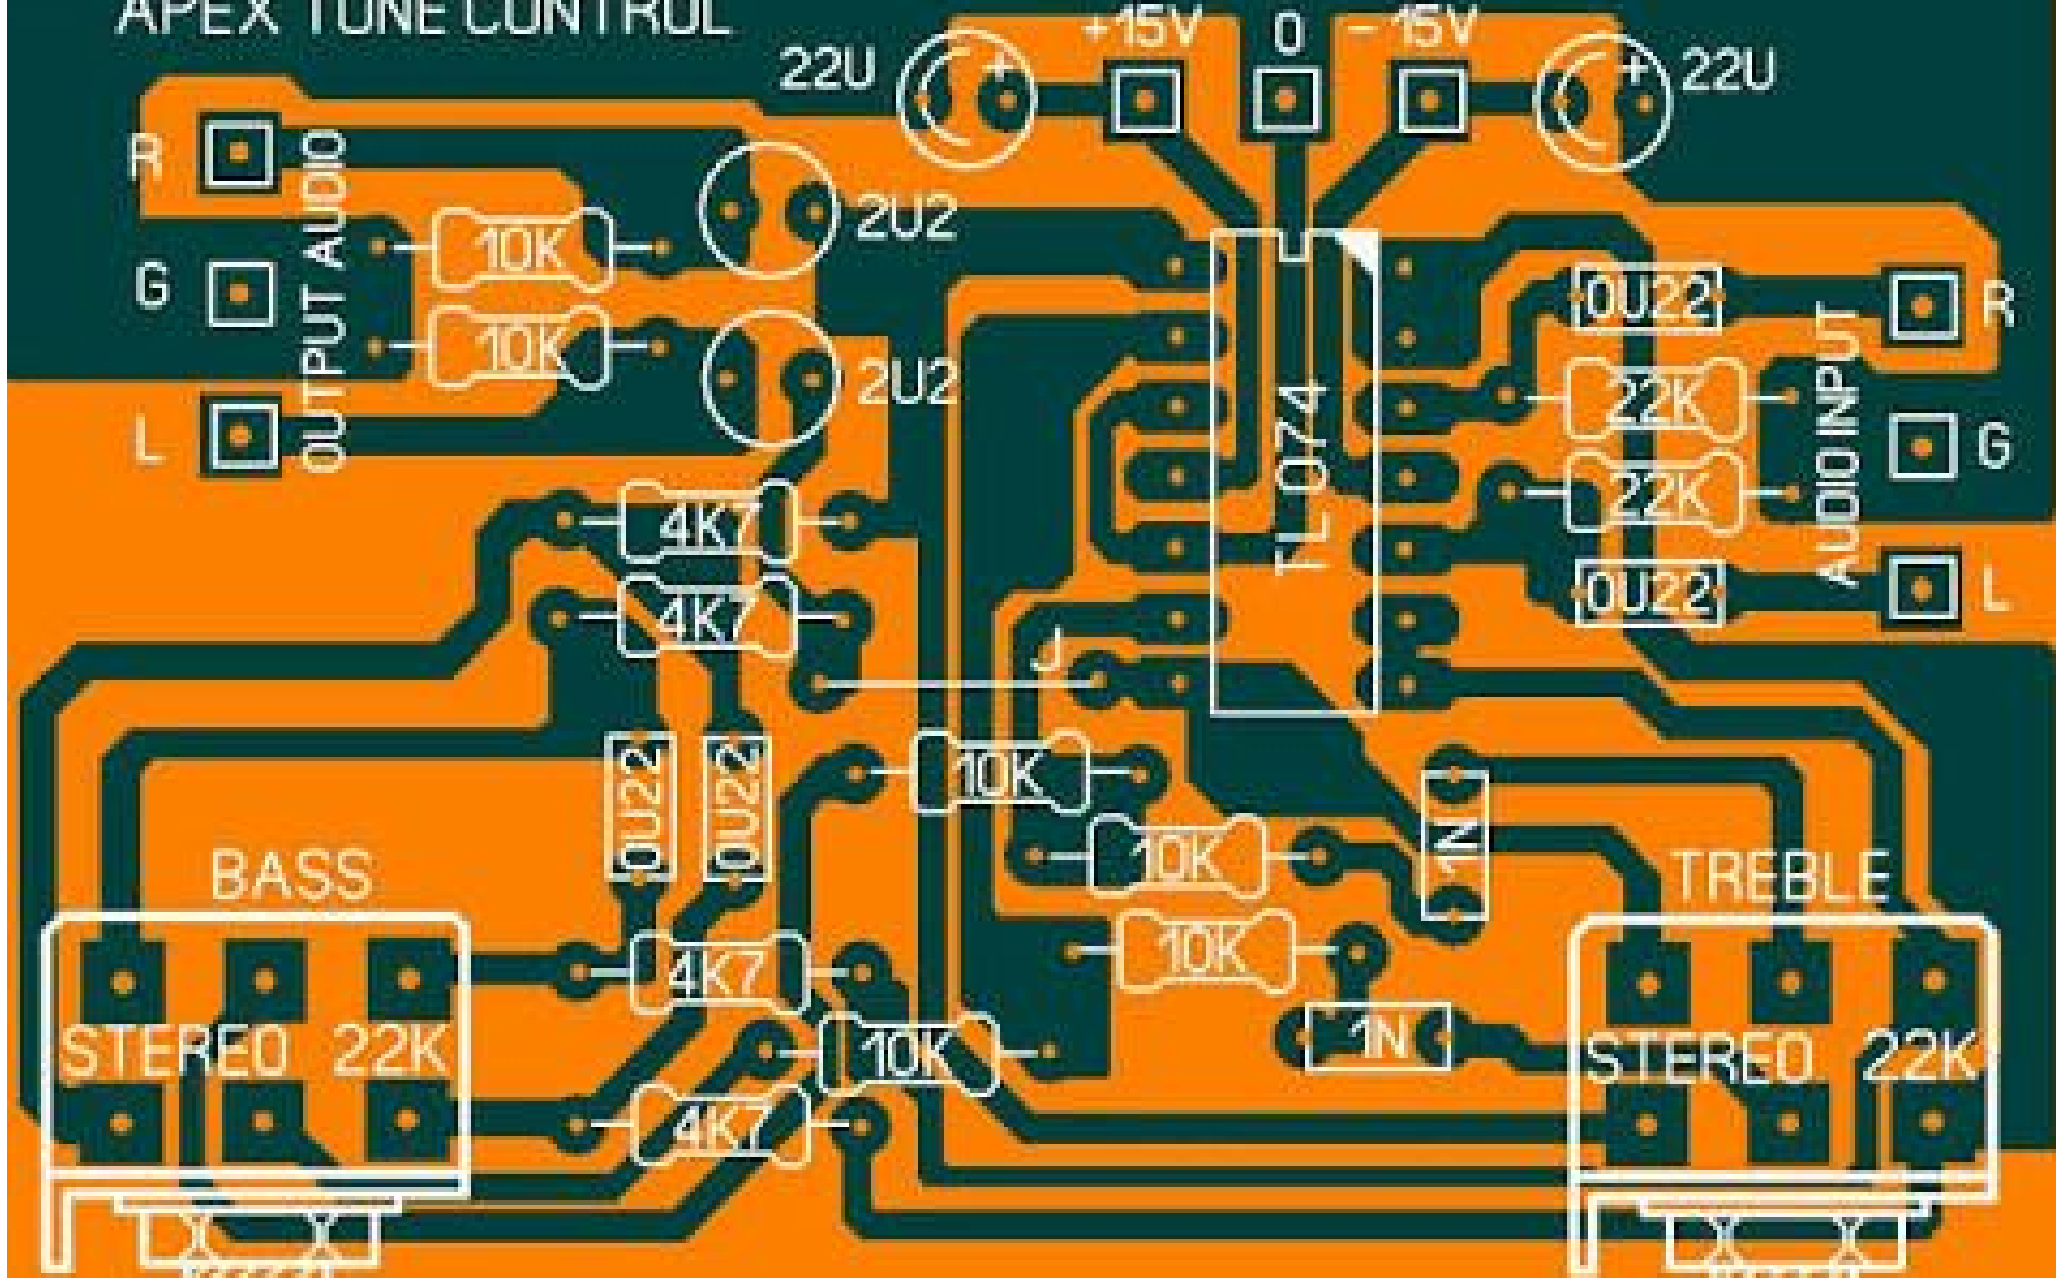

APEX TONE CONTROL