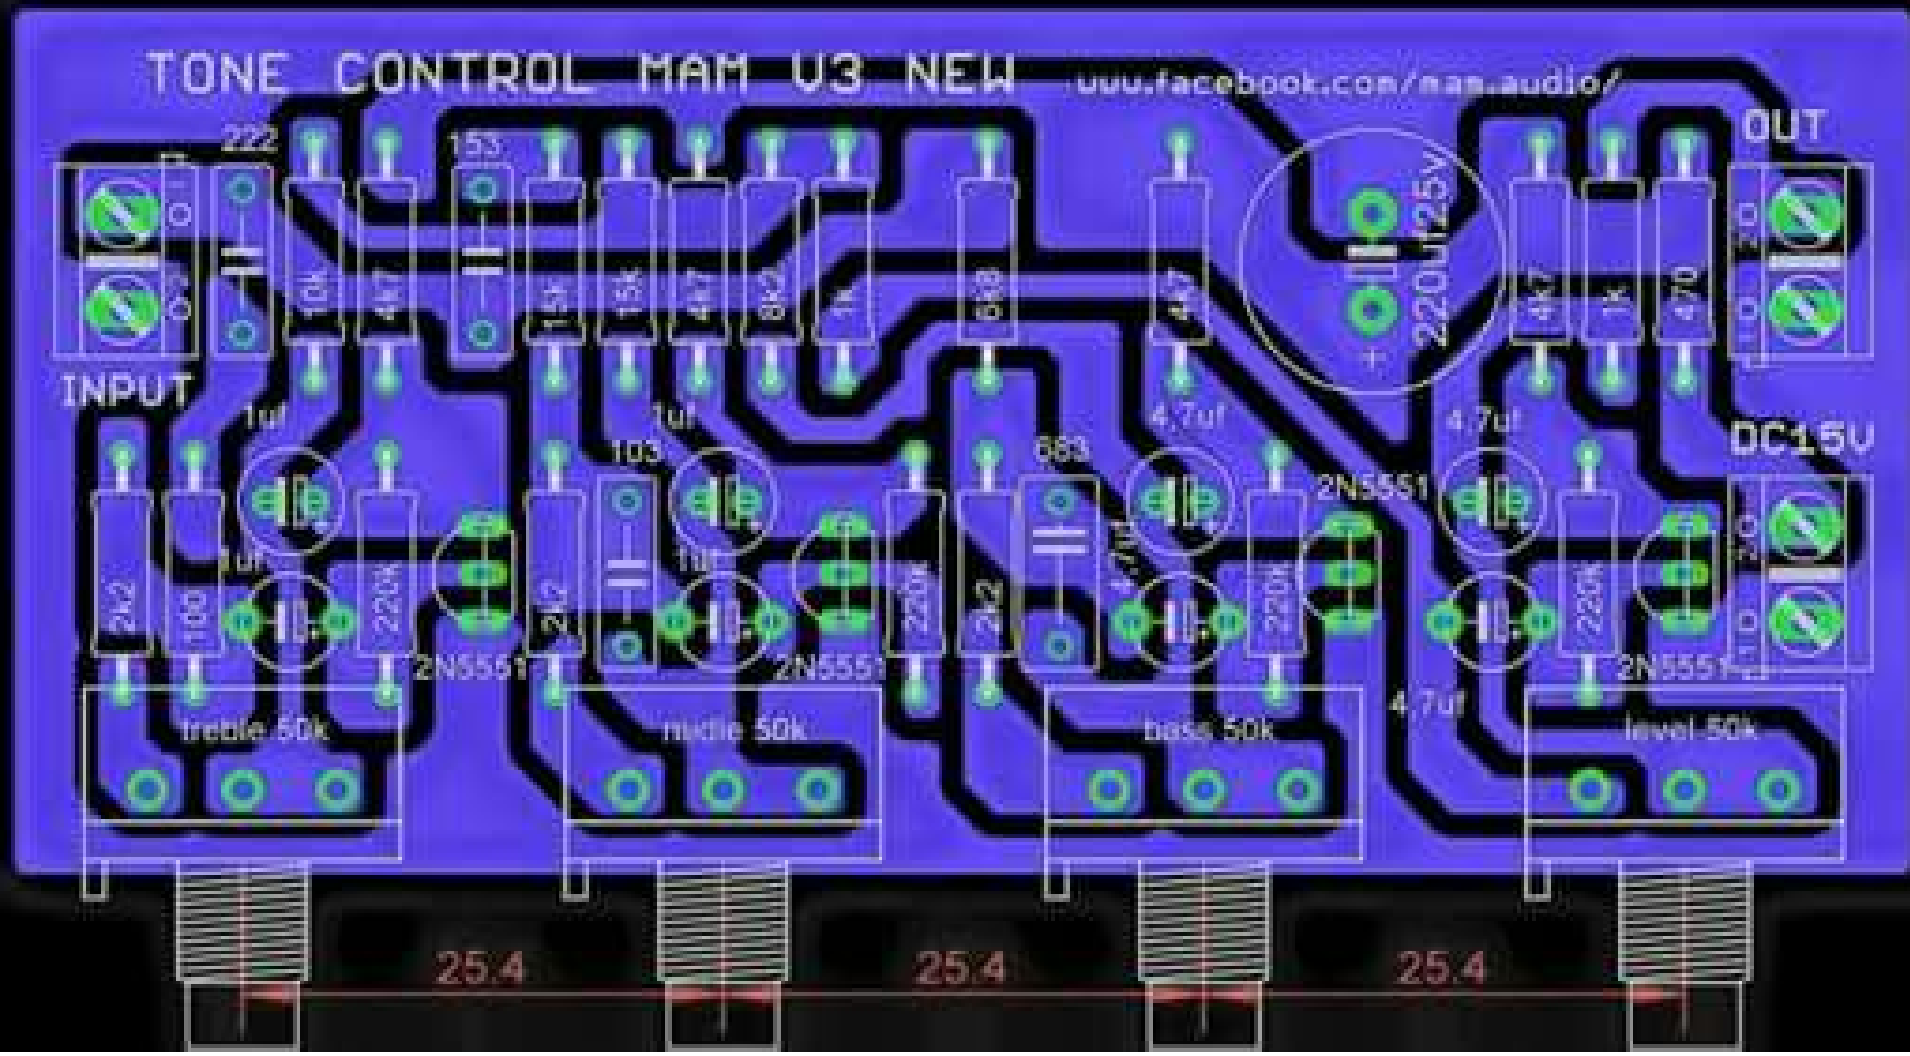

100.33

TONE CONTROL NAM U3 NEW

www.facebook.com/nam.audio/

45.72

25.4

25.4

25.4