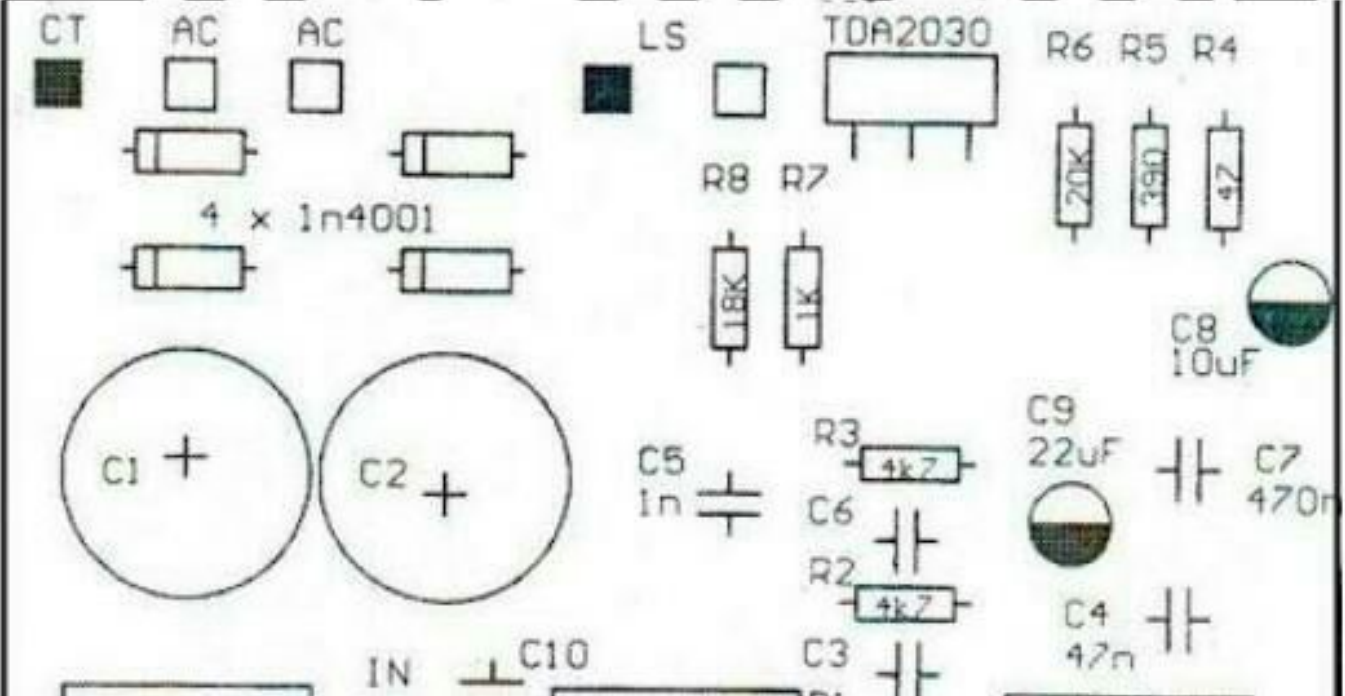

10K

10K

10K

10K

10K

TDA5030 with
tone control

tone control

DESAIN KAY XA VERI U7