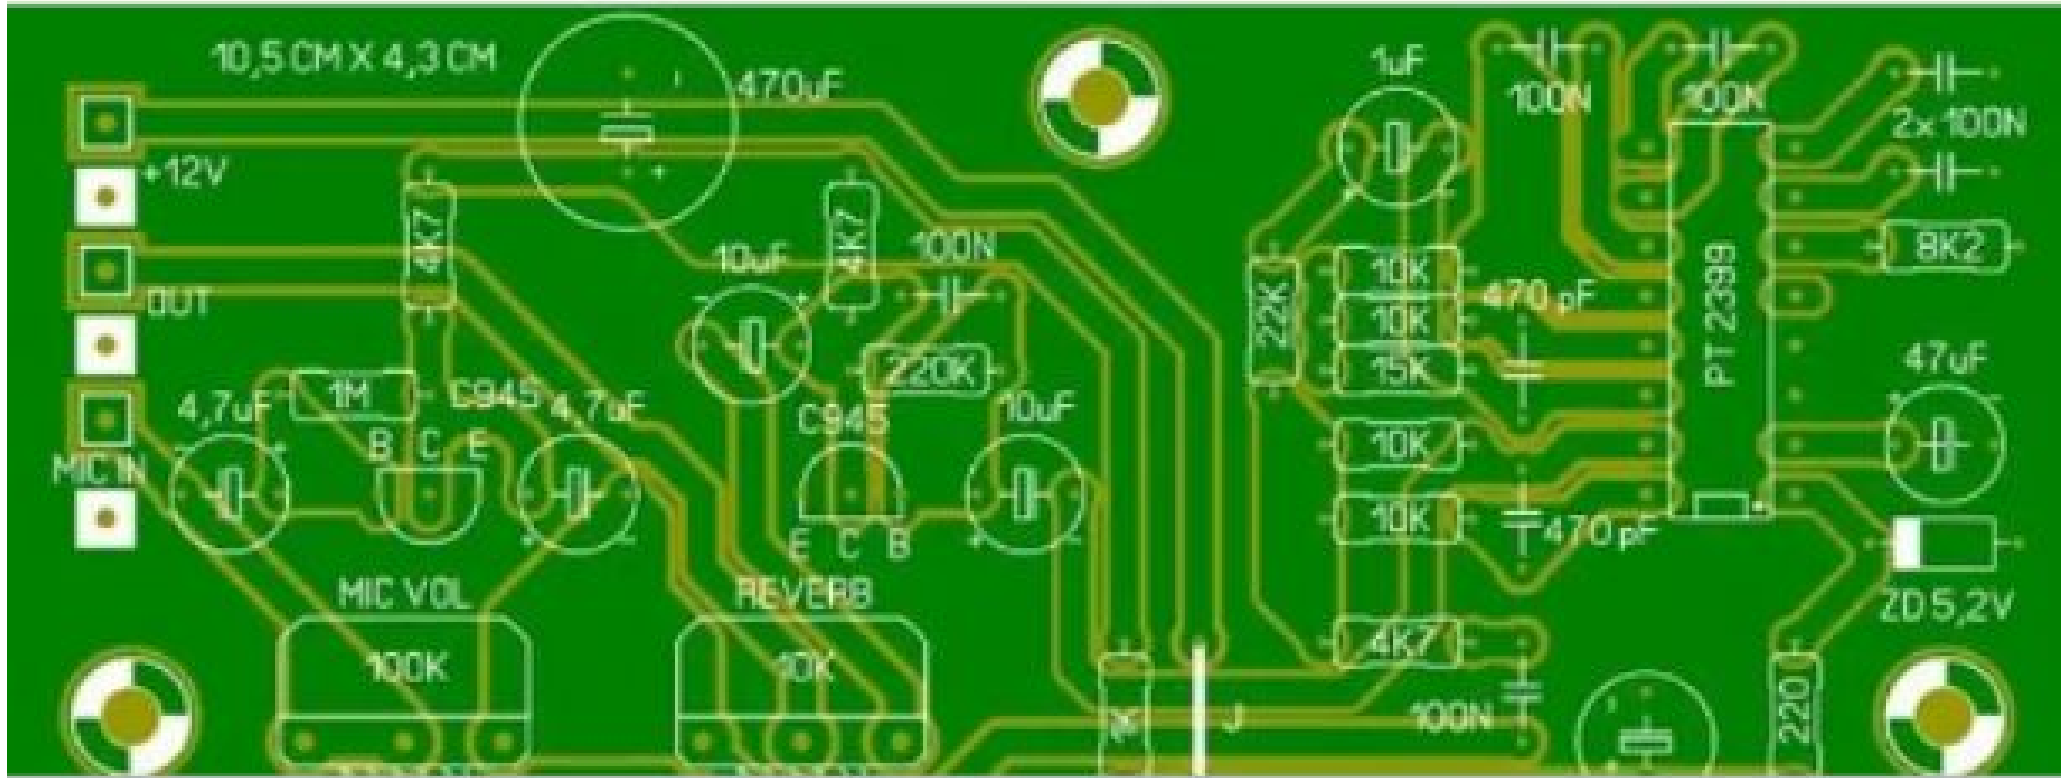

www.afiata.com/wp-content/uploads/2016/01/reverb2.jpg