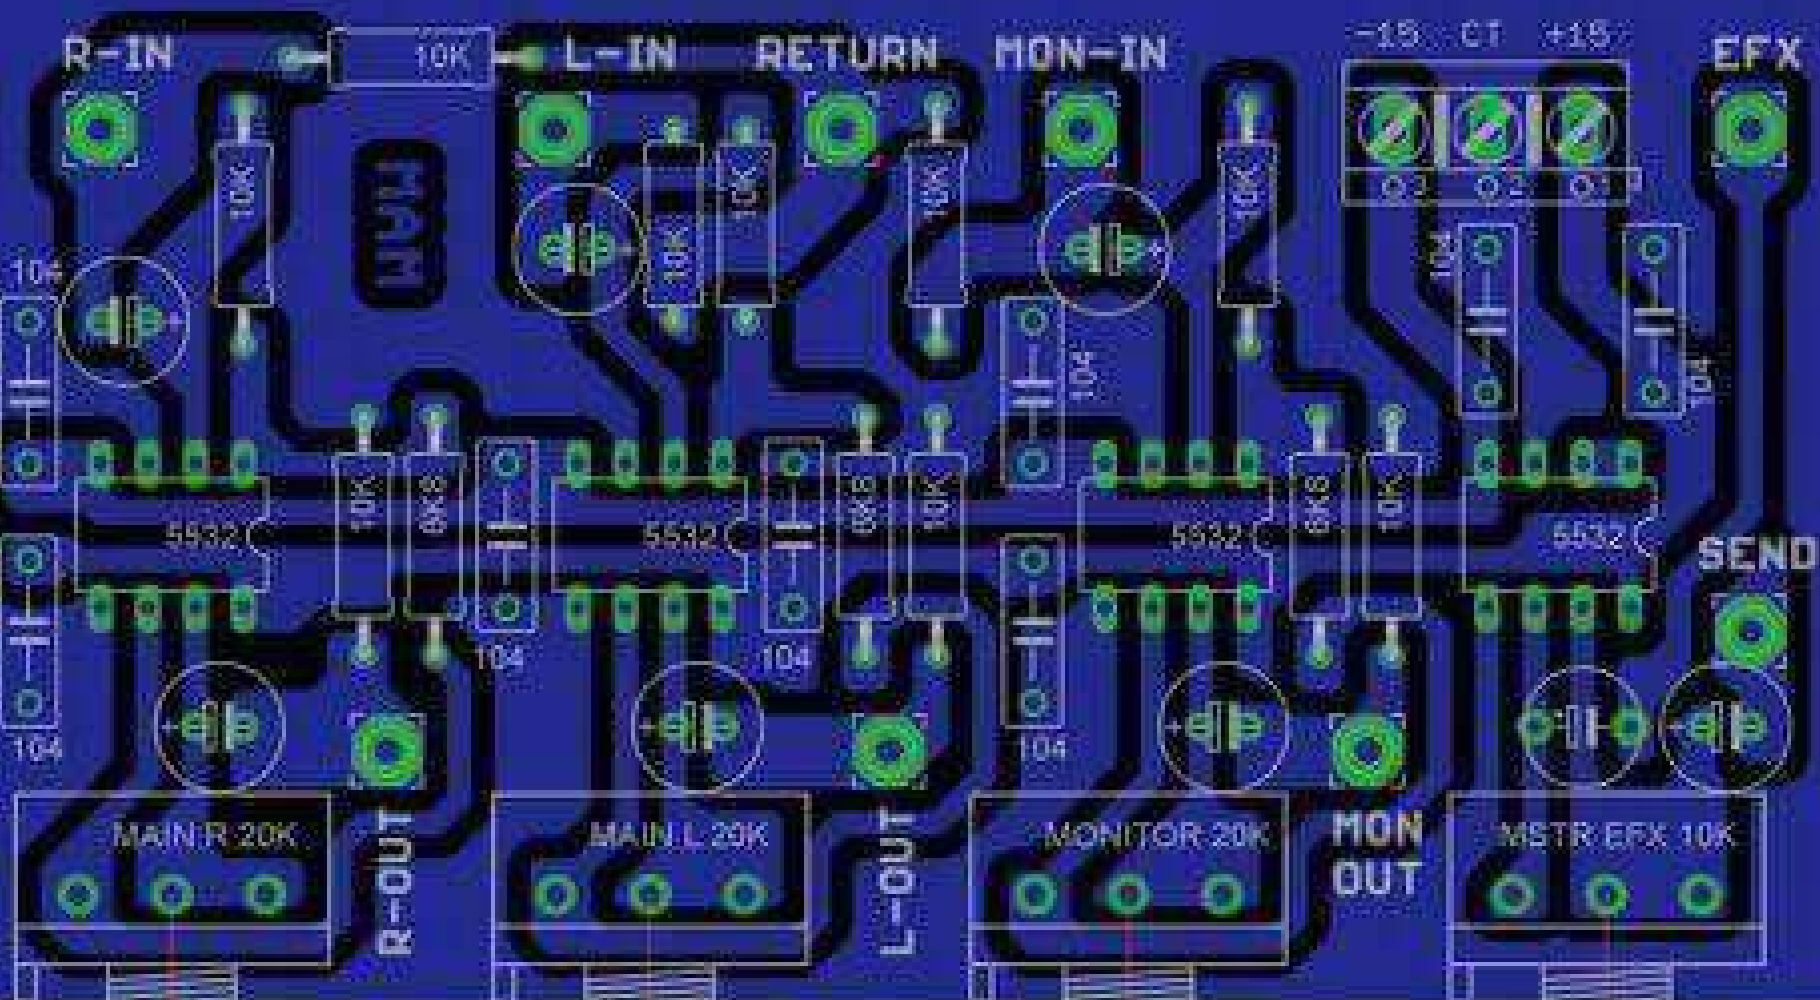

102.87

MASTER MIXER MB313A

54.87

25.4

25.4

25.4