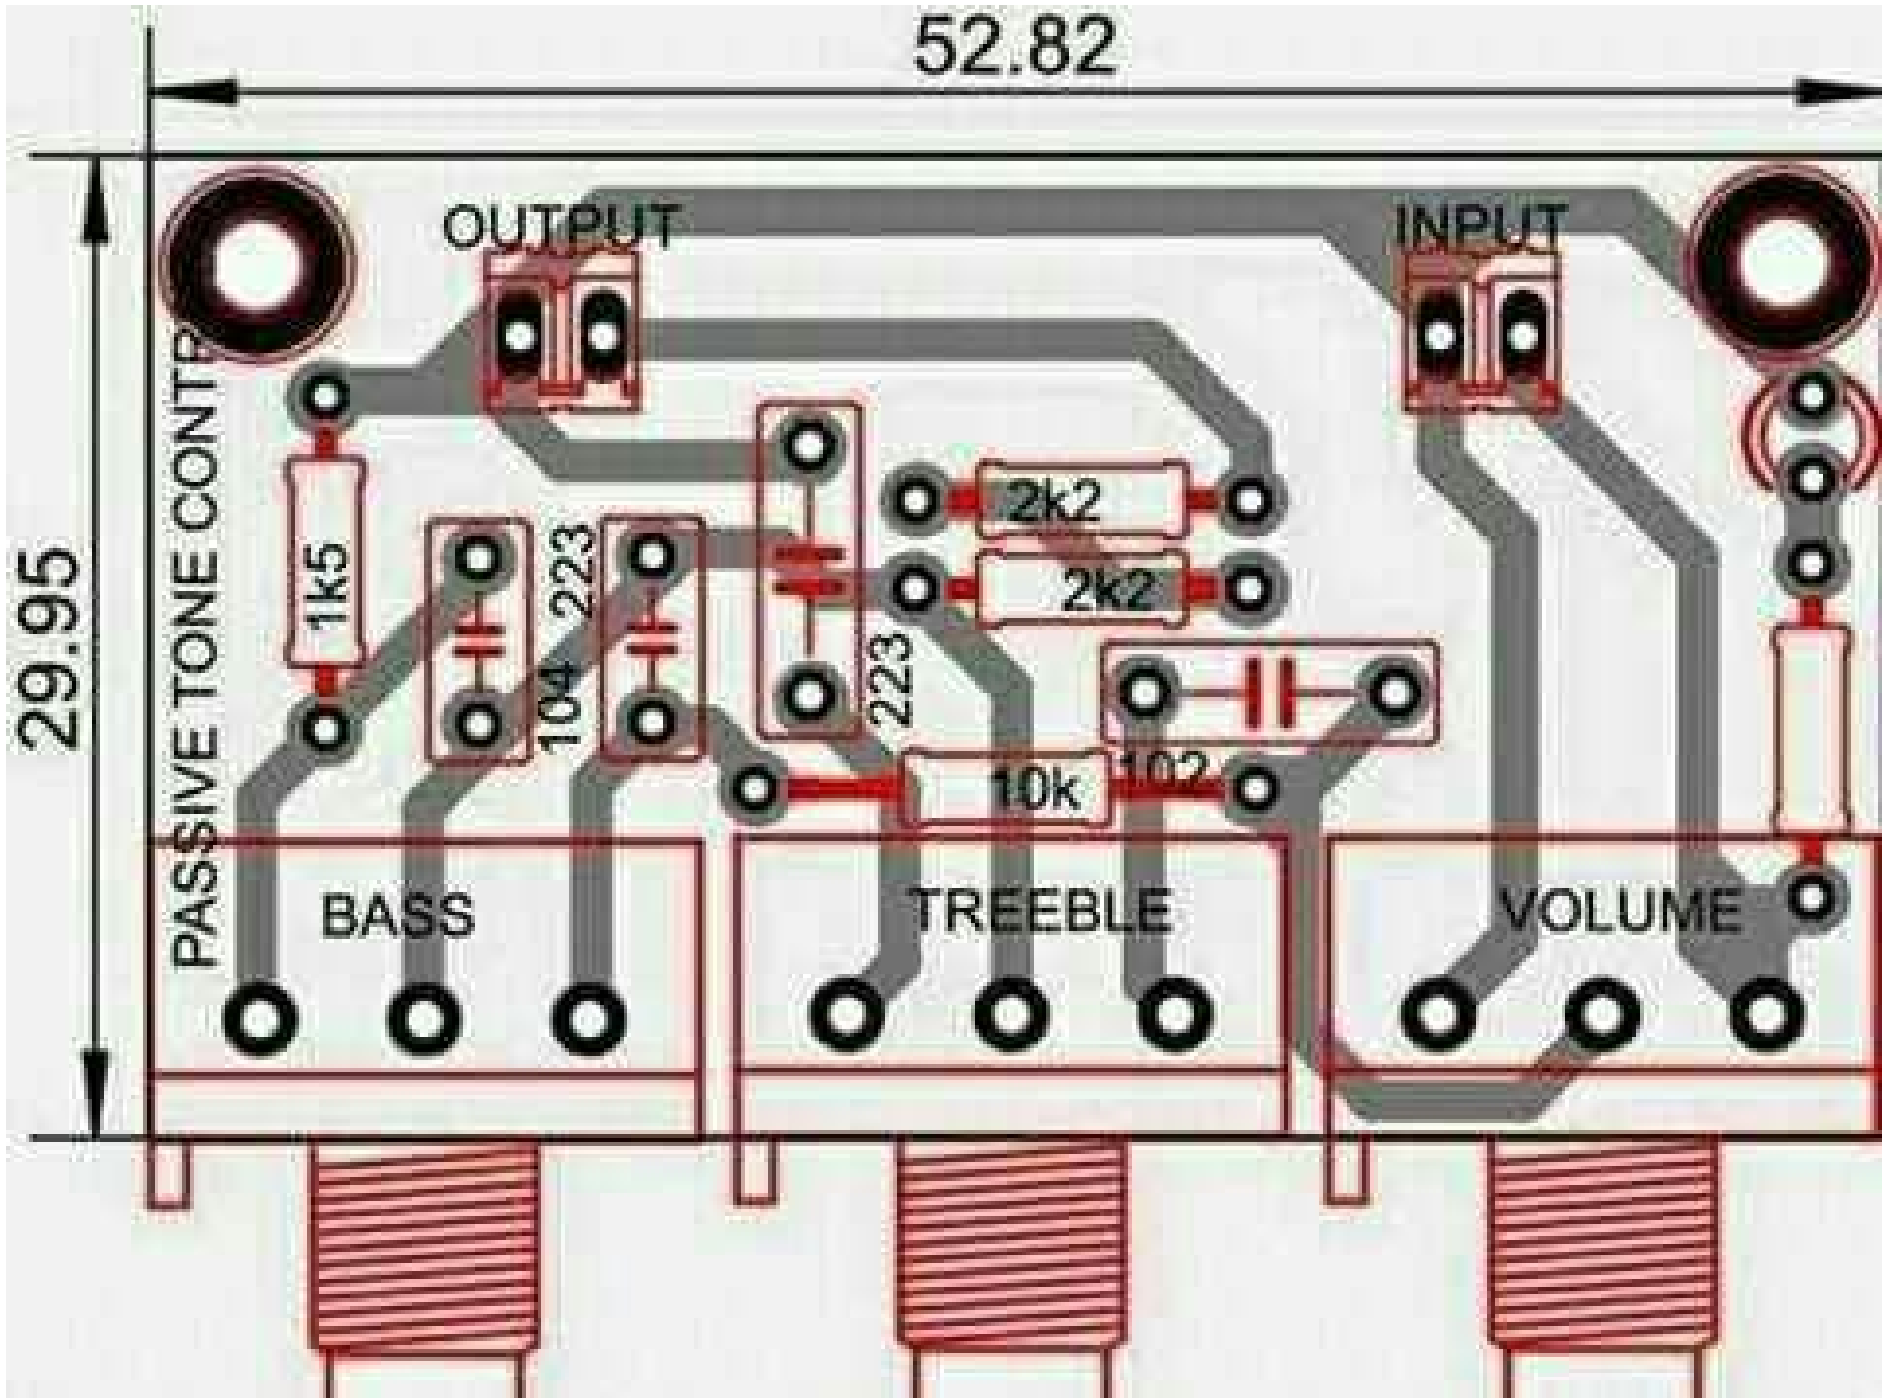

ideasito at 11:25 PM

Share G+ 0

PCB: 25-05-2017

HORRREG

NOR PER DESIGN

TONE CONTROLE ENAK'E UNTIRANE
BEST QUALITY PRODUCTS

115x58mm

TC ANWAR ELTRO