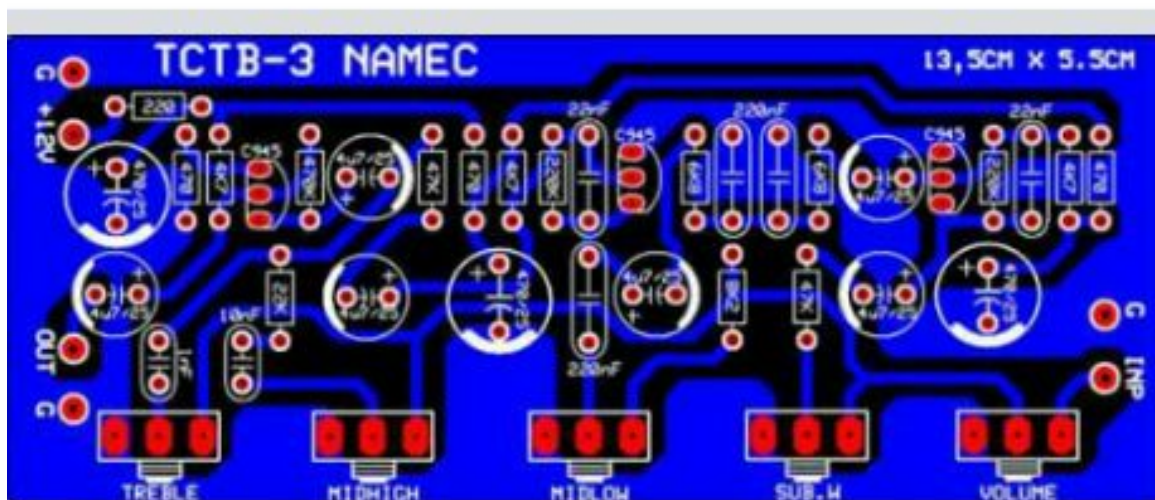

Robert Tombilangi menambahkan 2 foto baru.

19 Jan pukul 09:44 · 🌐

👍 37

23 Komentar

👍 Suka

💬 Komentar

➡️ Bagikan

👍❤️ 8

👍 Suka

💬 Komentar

➡️ Bagikan