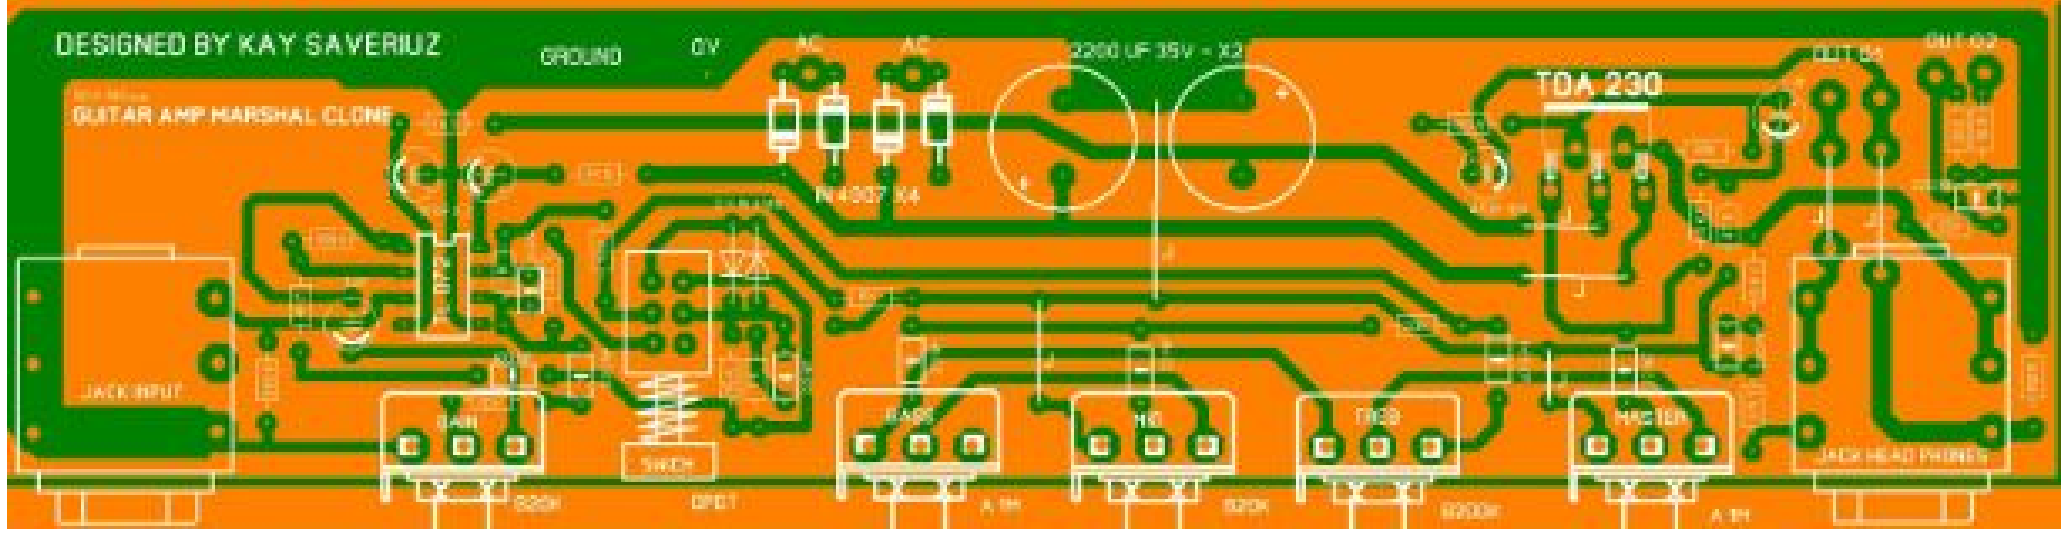

GUITAR AMP MARSHAL CLONE

TDA 230

JACK INPUT

100K

100K

100K

100K

100K