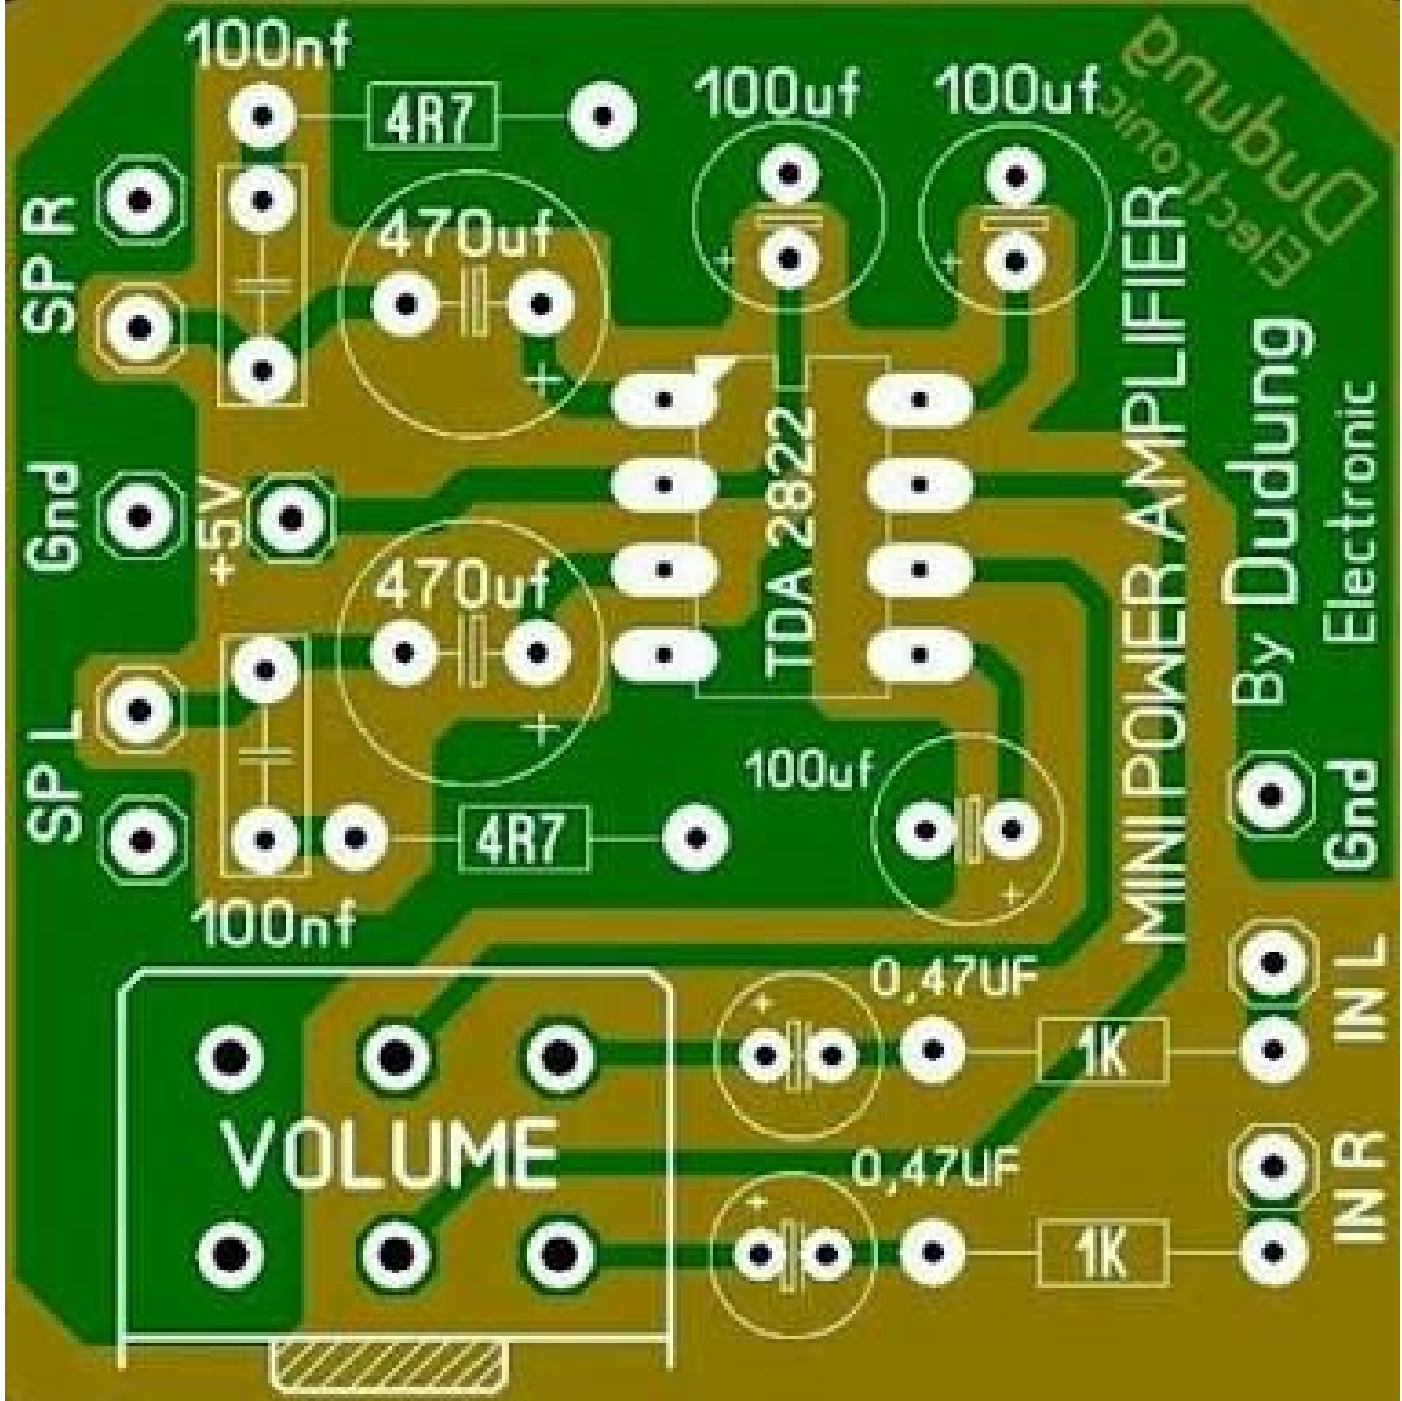

10K

10K

10K

10K

10K

TDA5030 with
tone control

tone control

DESAIN KAY XA VERI U7