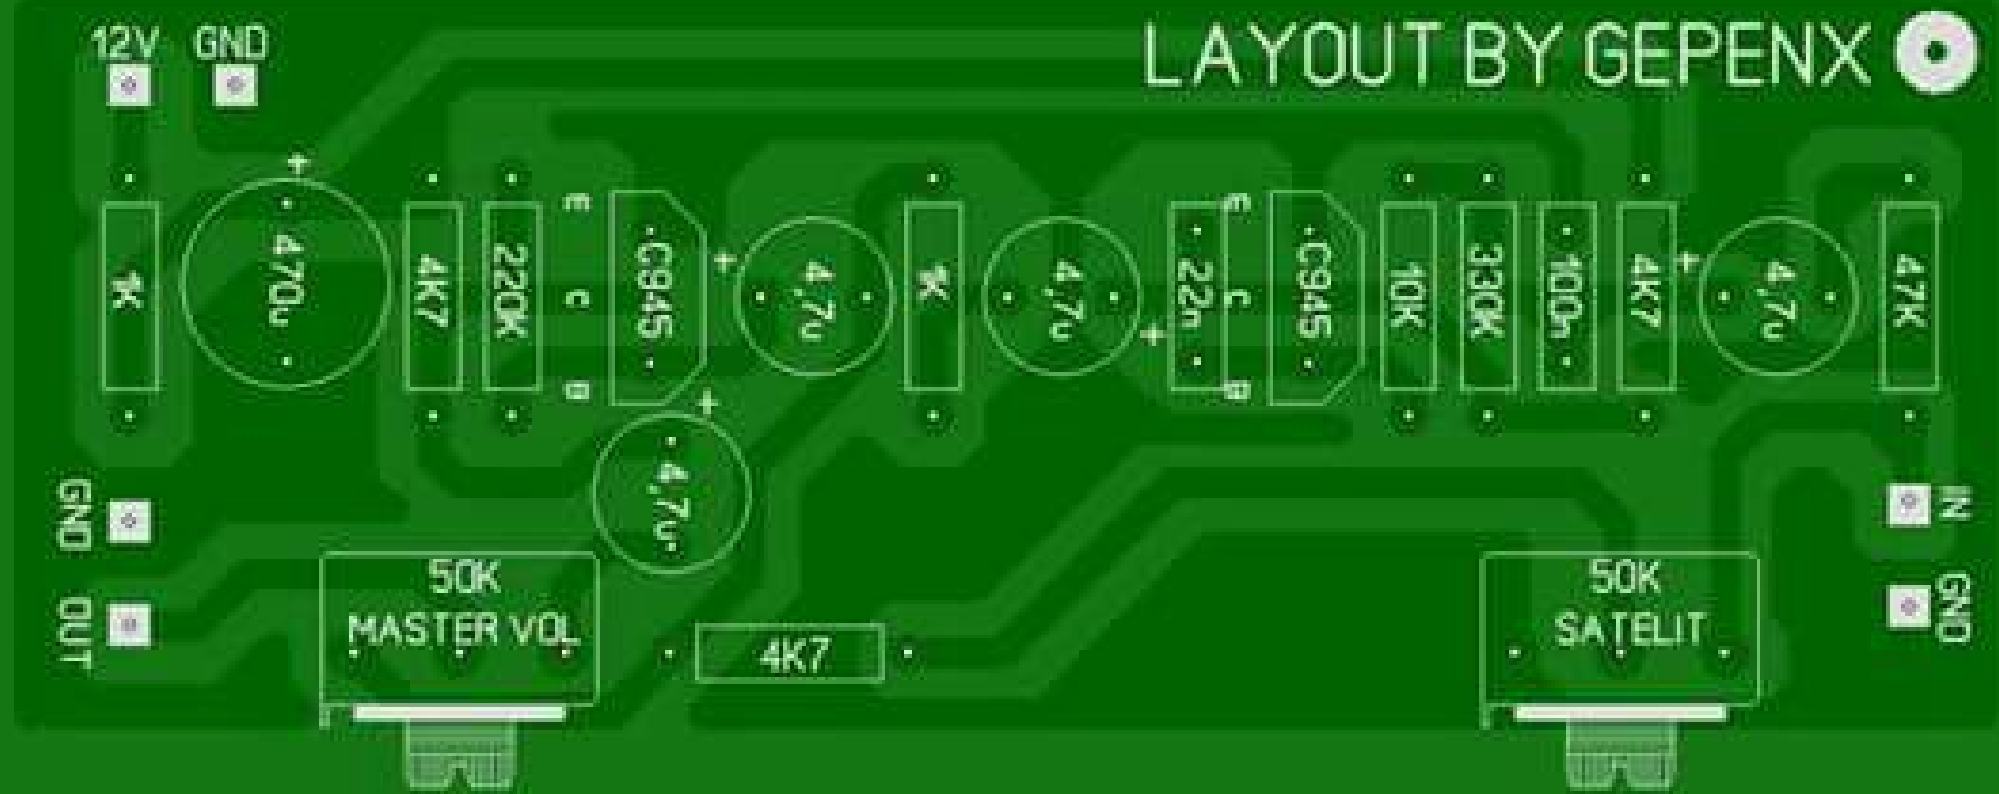

LAYOUT BY GEPENX

BASS GLERR ANWAREL TRO