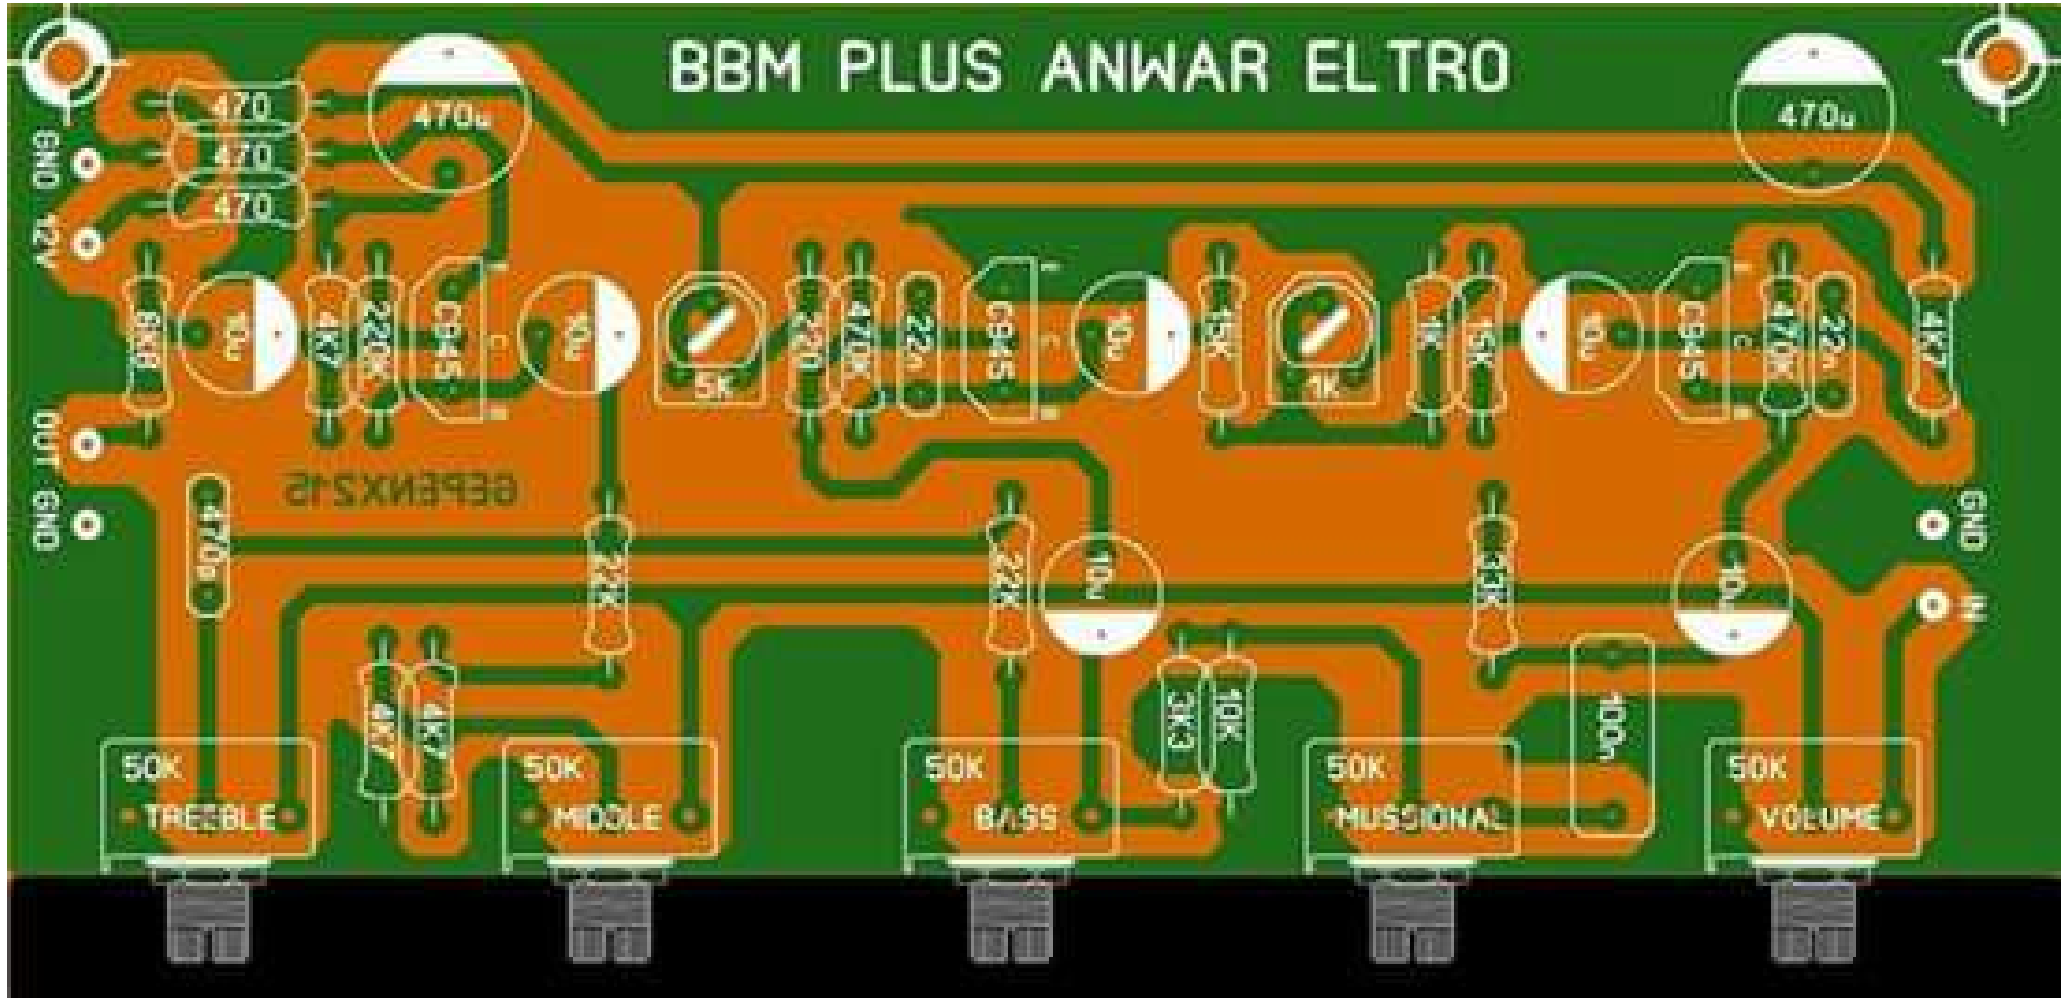

LIMO BAND EQ AYU PUTRI DESIGN

AUDIO DISTRIBUTOR ANWAR PCB 15 x 4 cm BY GEPENX

BBM PLUS ANWAR ELTRO

LAYOUT BY GEPENX 

BASS GLERR ANWAREL TRO

www.afiata.com/wp-content/uploads/2016/01/reverb2.jpg

PEAVEY UNITY 2000