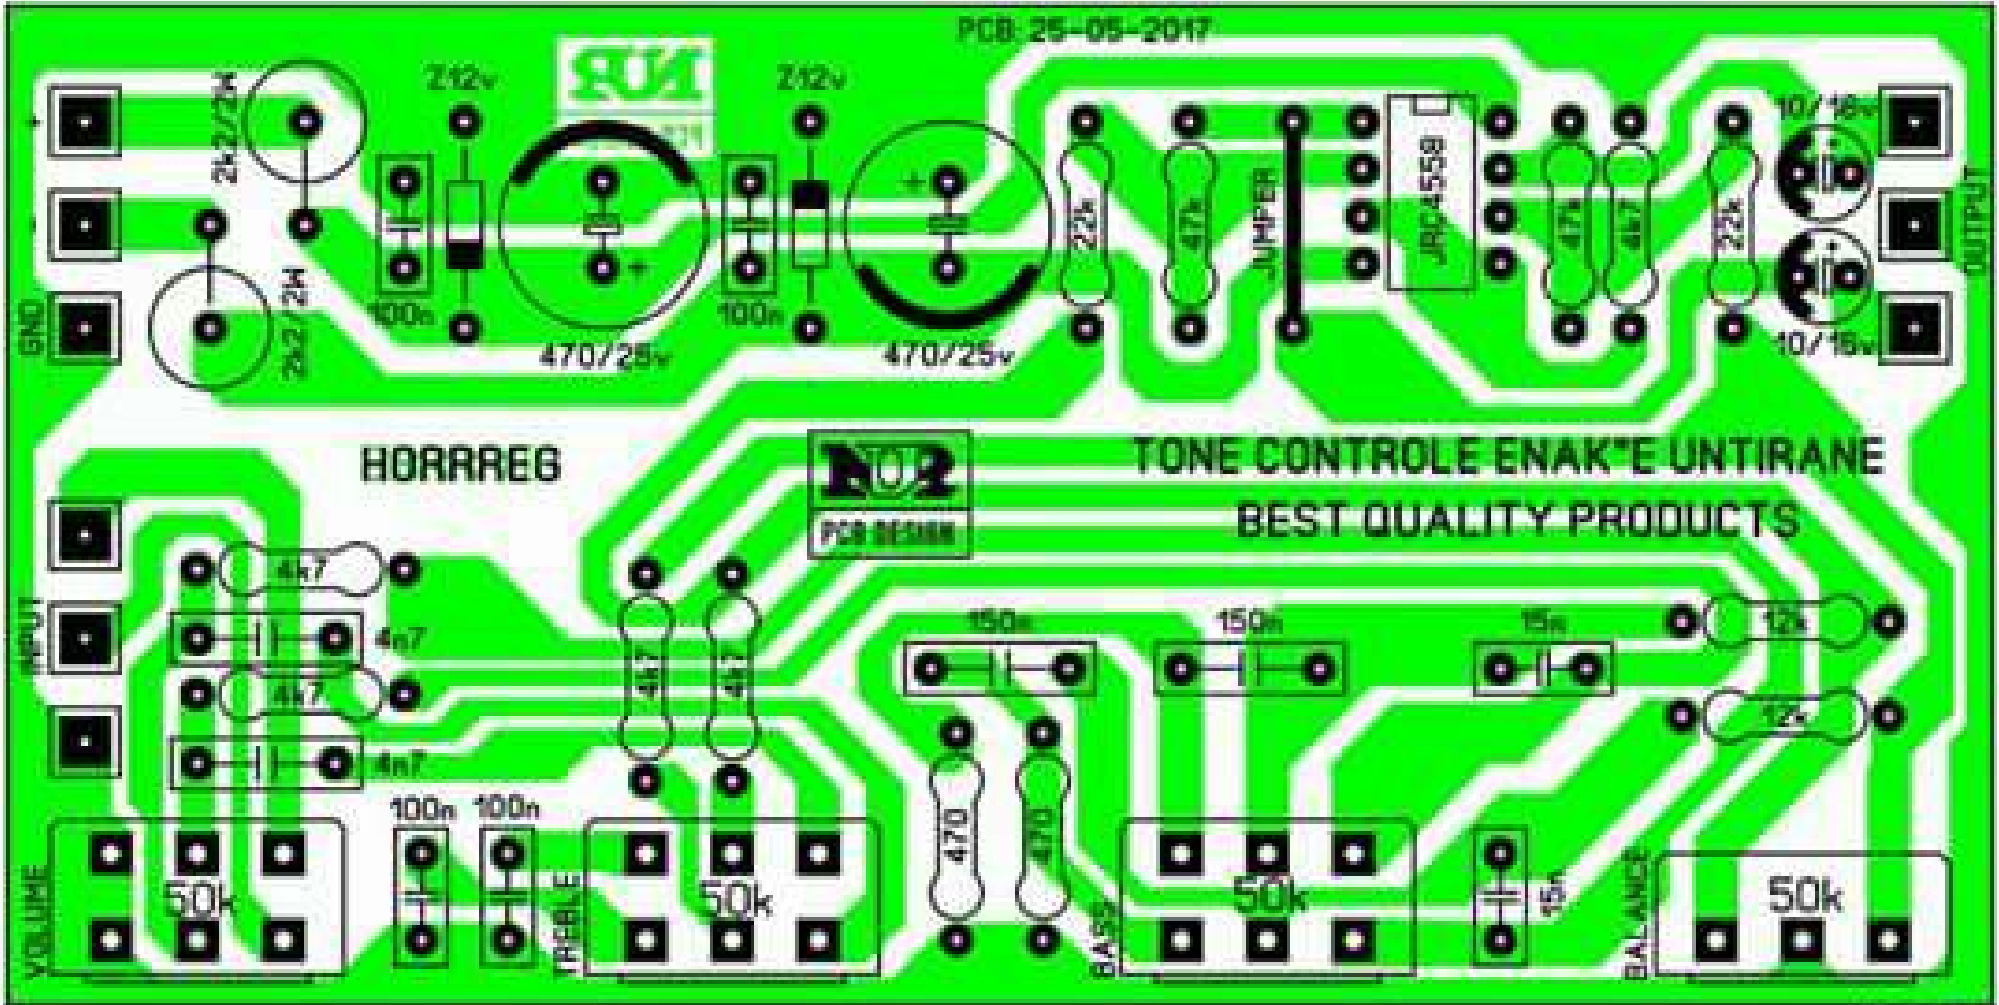

ideasito at 11:25 PM

Share G+ 0

PCB: 25-05-2017

HORRREG

NOR PER DESIGN

TONE CONTROLE ENAK'E UNTIRANE
BEST QUALITY PRODUCTS

115x58mm

TC ANWAR ELTRO