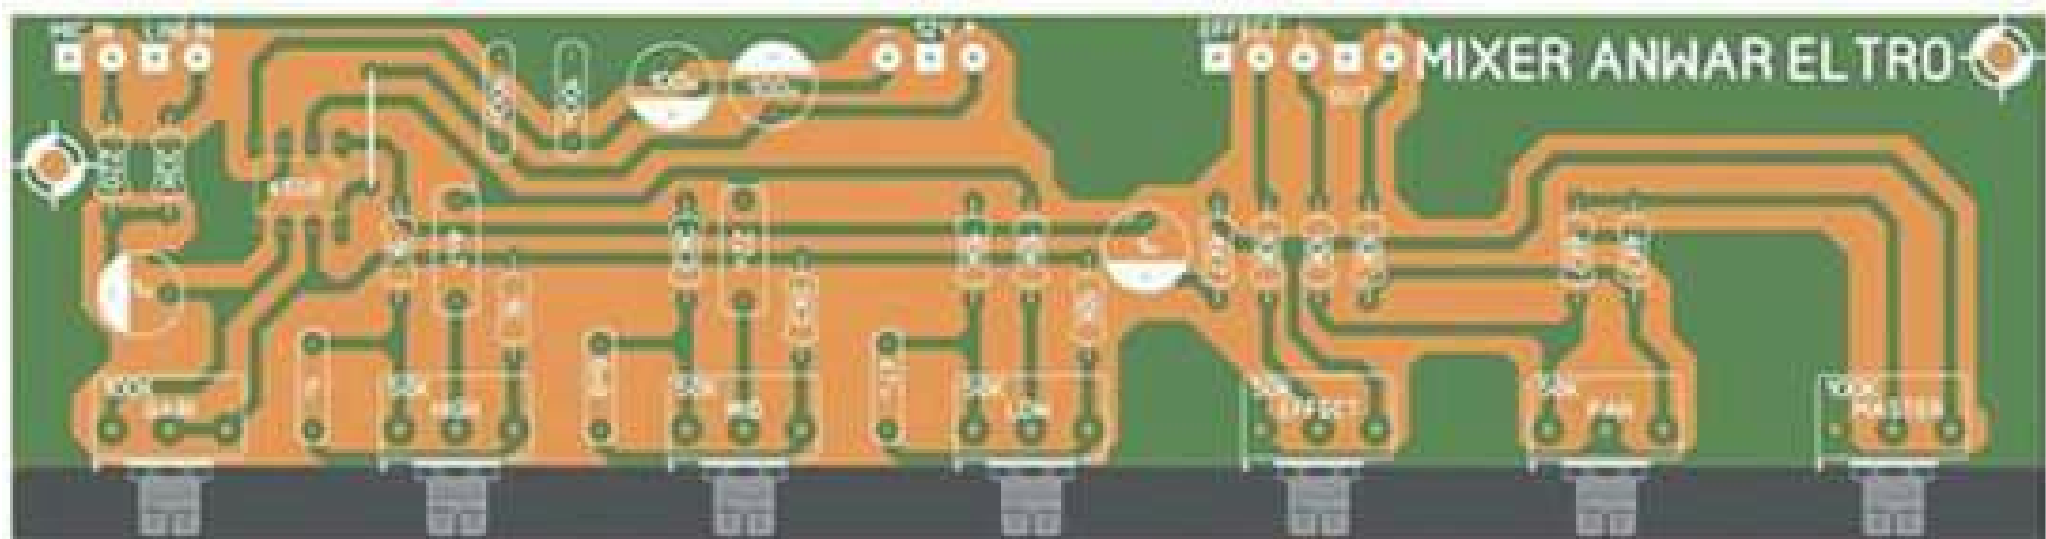

ideasito at 11:25 PM

Share G+ 0

PCB: 25-05-2017

HORRREG

NOR PER DESIGN

TONE CONTROLE ENAK'E UNTIRANE
BEST QUALITY PRODUCTS

115x58mm

TC ANWAR ELTRO