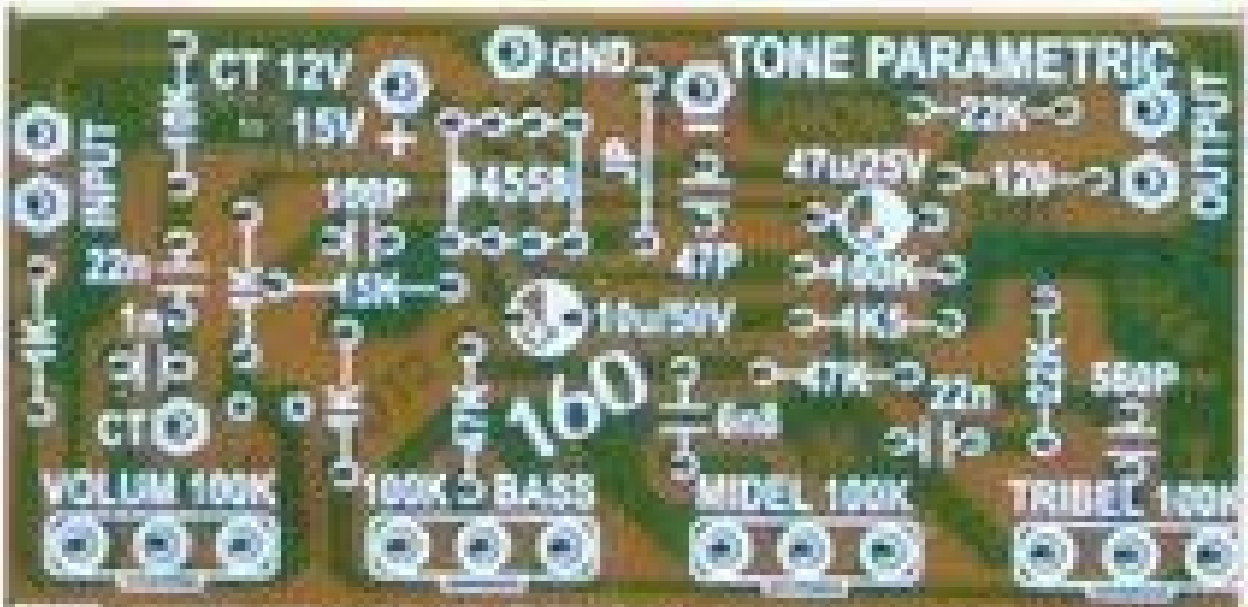

PCB Design

circuitschematicelectronics.blogspot.com