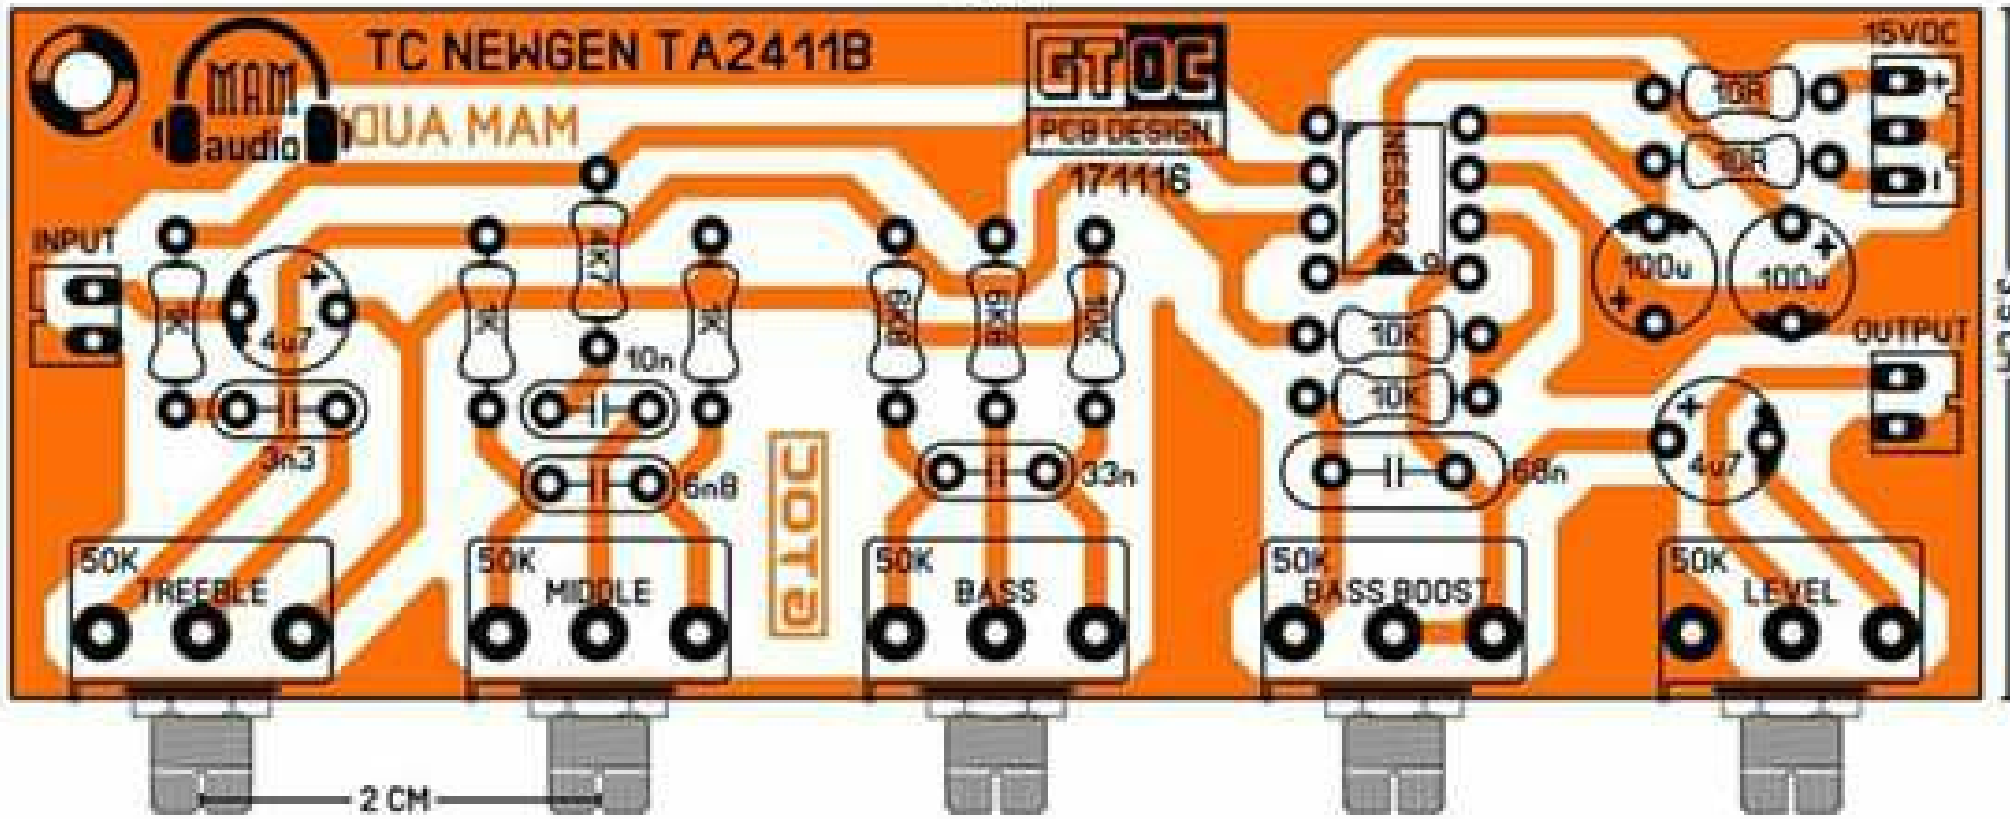

45.72

25.4

25.4

25.4

10 CM

3.5 CM

2 CM

DESIGNED BY KAY SAVERIUZ