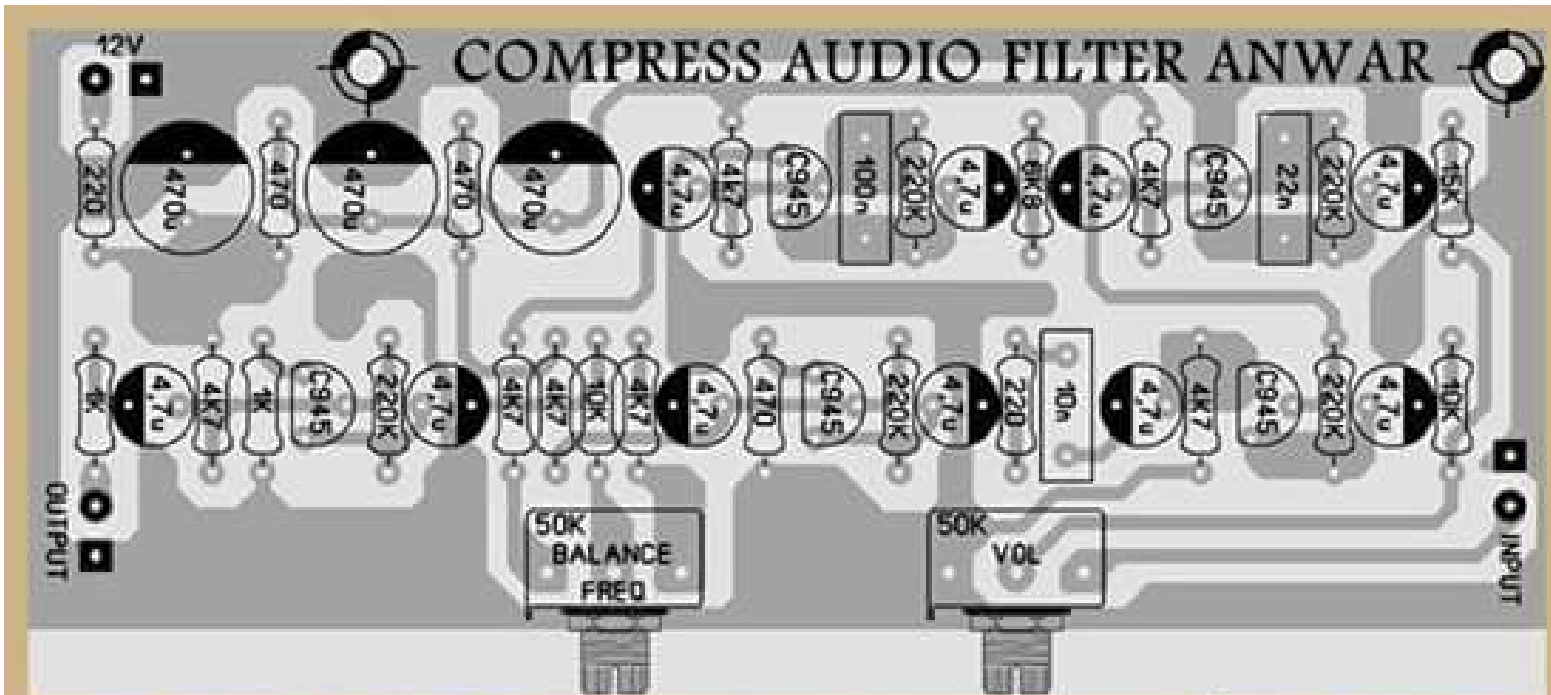

ideasito at 11:25 PM

Share G+ 0

PCB: 25-05-2017

HORRREG

NOR PER DESIGN

TONE CONTROLE ENAK'E UNTIRANE
BEST QUALITY PRODUCTS

115x58mm

TC ANWAR ELTRO