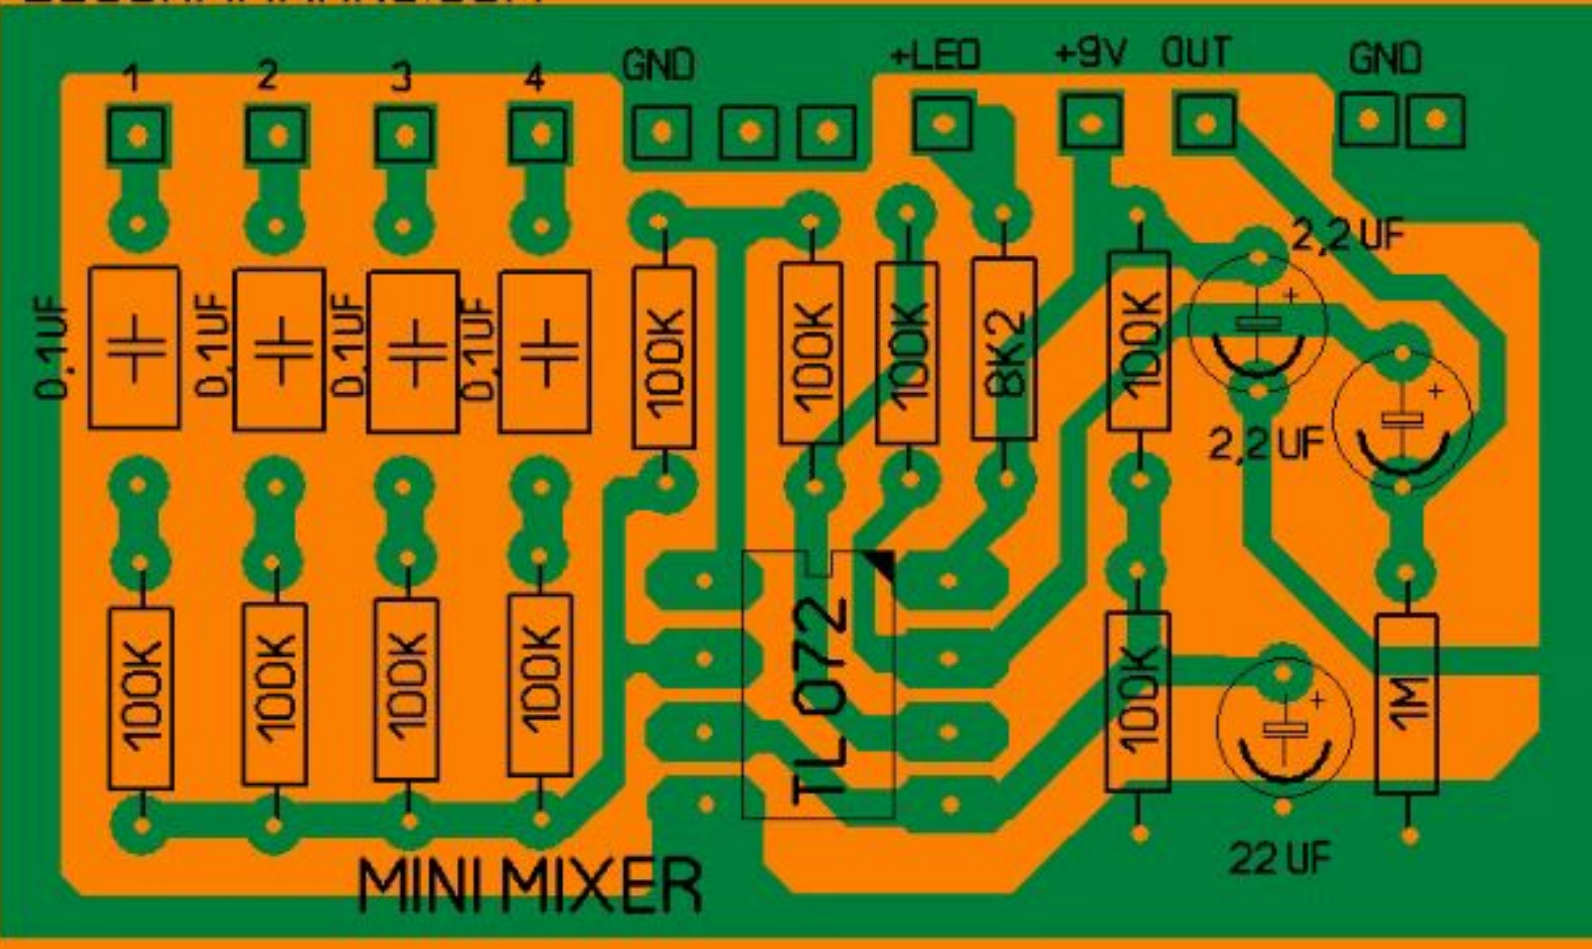

BLOGKAMARKU.COM