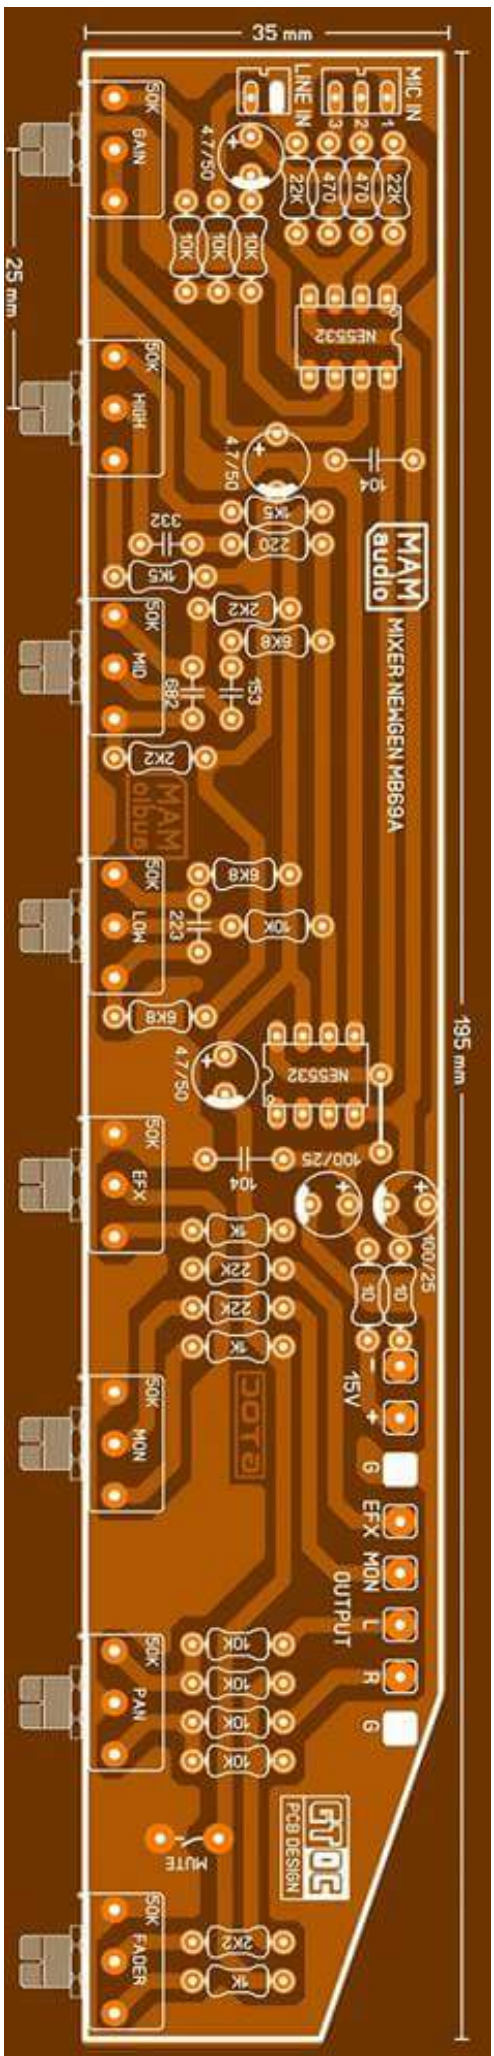

EdyMetalGuitar@2012

GK-400RB

● GEBENXS12 ●

PEAVEY UNITY 2000

37.867mm X 117mm

DESIGNED BY KAY SAVERIUZ

50 X 193 mm
GUITAR AMP MARSHAL CLONE

GROUND

0V

AC

AC

2200 UF 35V - X2

TOA 230

OUT 01

OUT 02

IN 4007 X4

JACK HEAD PHONES

B20K

DPDT

A 1M

B20K

B200K

A 1M

BLOGKAMARKU.COM

MINI MIXER

MIXER MASJID ANWAR EL TRO

MIXER 18 x 4 cm

60.589mm X 42.12

WM Audio Audio Mixer Profesional

085643387806

- +15V
- 15V
- G
- EFF
- L
- R

MIXER 18 x 4 cm