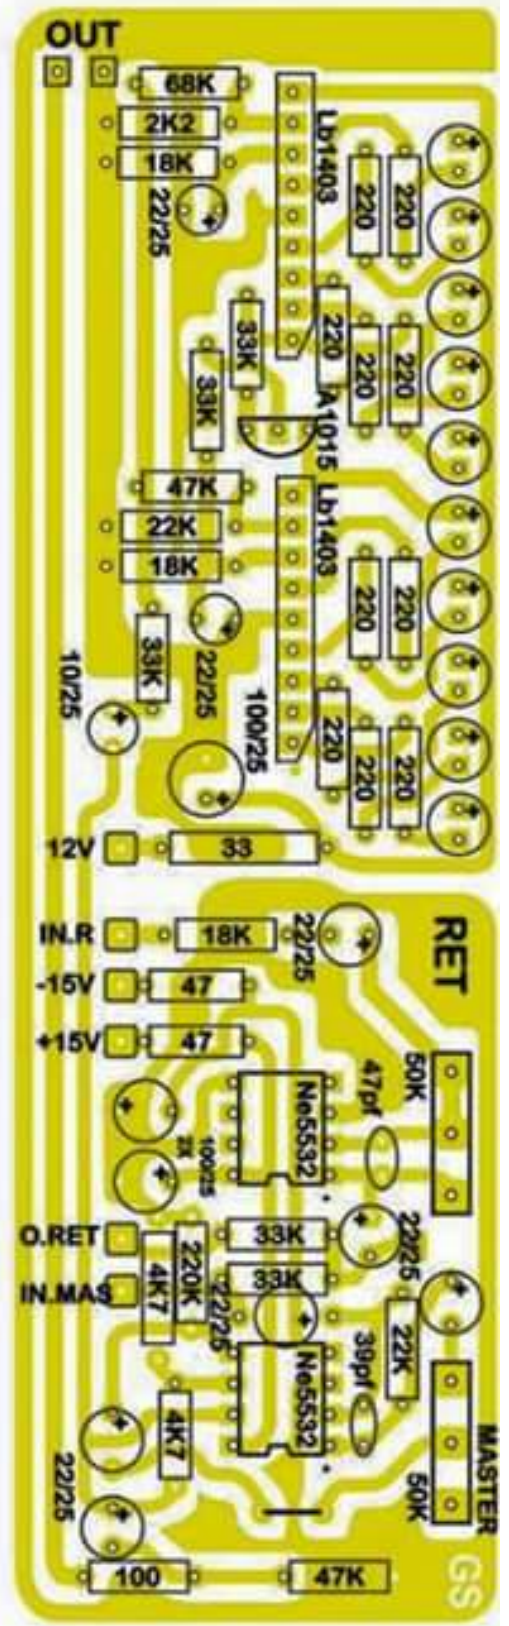

0V

AC

AC

2200 UF 35V - X2

TOA 230

OUT 01

OUT 02

IN 4007 X4

10k

4k7

10k

33nF

22k

47nF

47nF

47nF

40

24.96

PEAVEY UNITY 2000

37.867mm X 117mm

193.5mm X 36.5mm

-15 CT +15

AUX E L G R

Yamaha MG-12

<http://sullivan.blogspot.com>

PEAVEY UNITY 2000

37.867mm X 117mm

PEAVEY UNITY 2000

37.867mm X 117mm