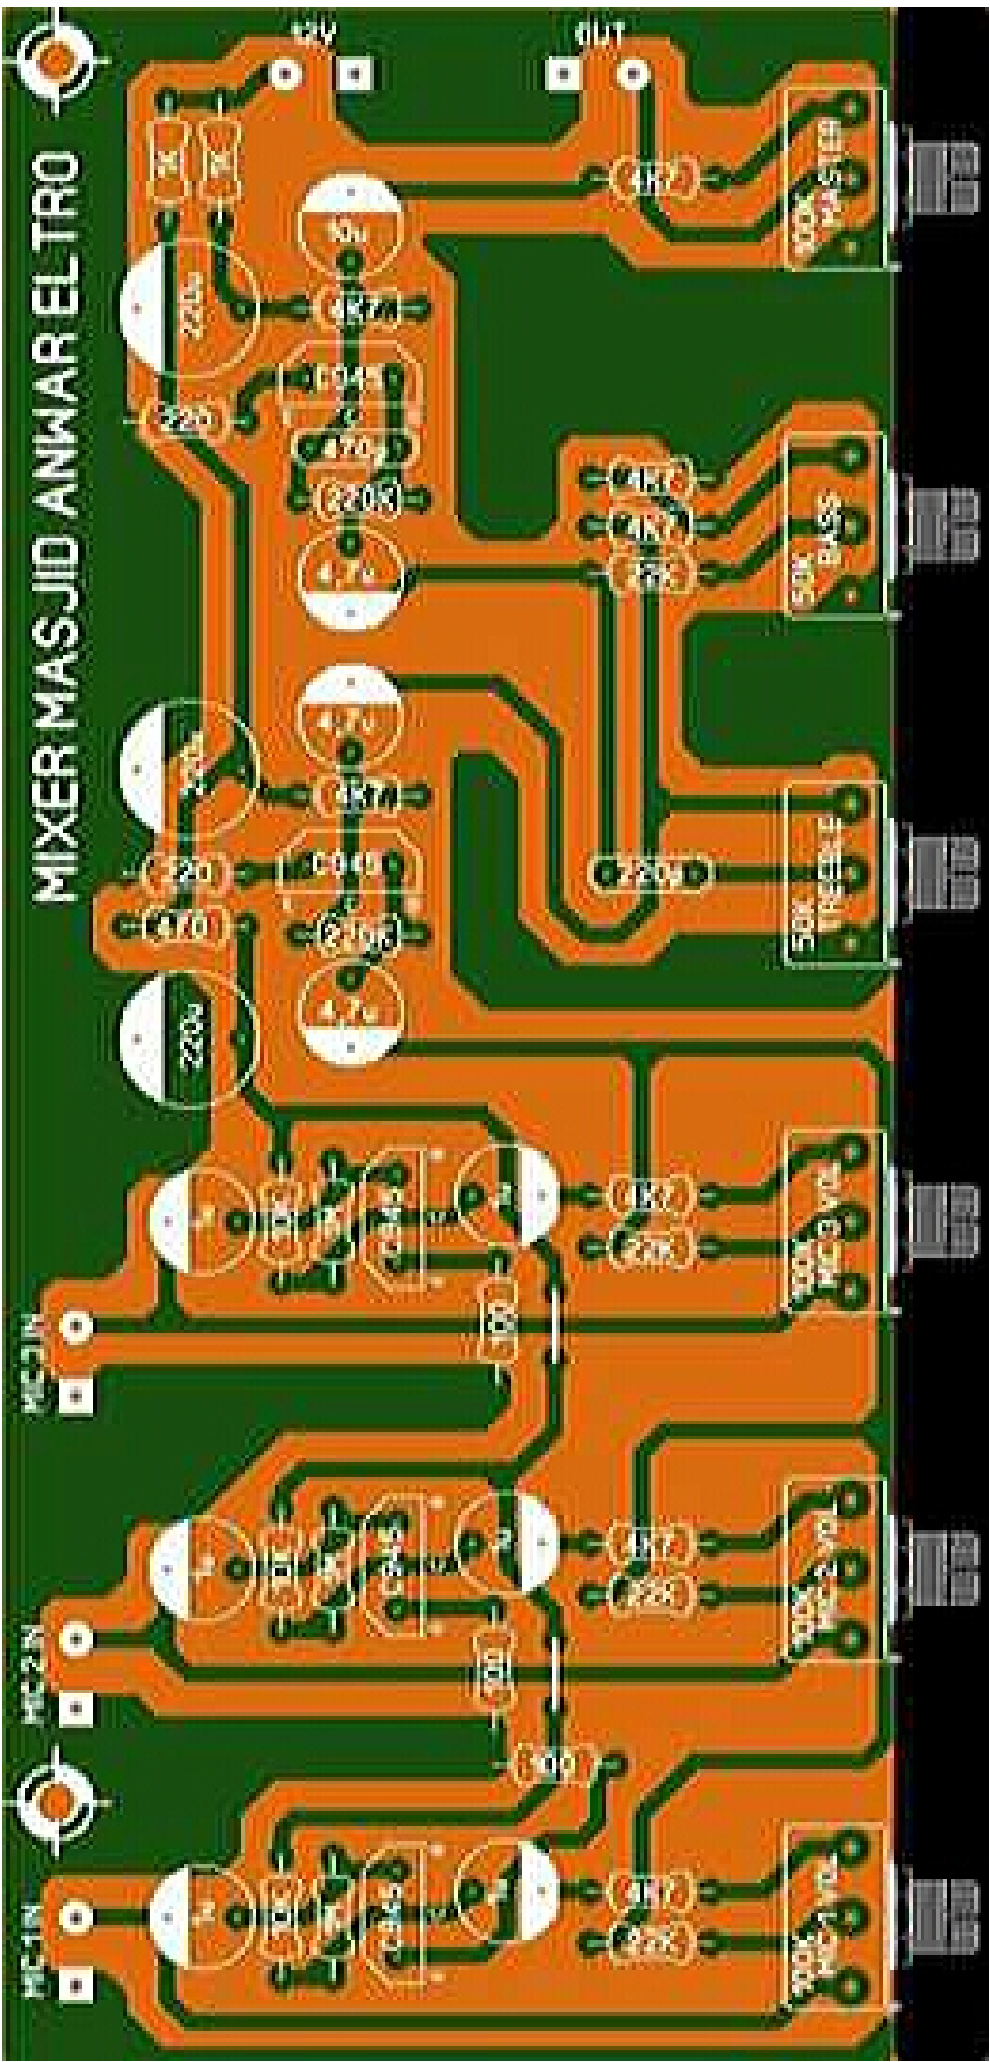

MIXER MASJID ANWAR EL TRO