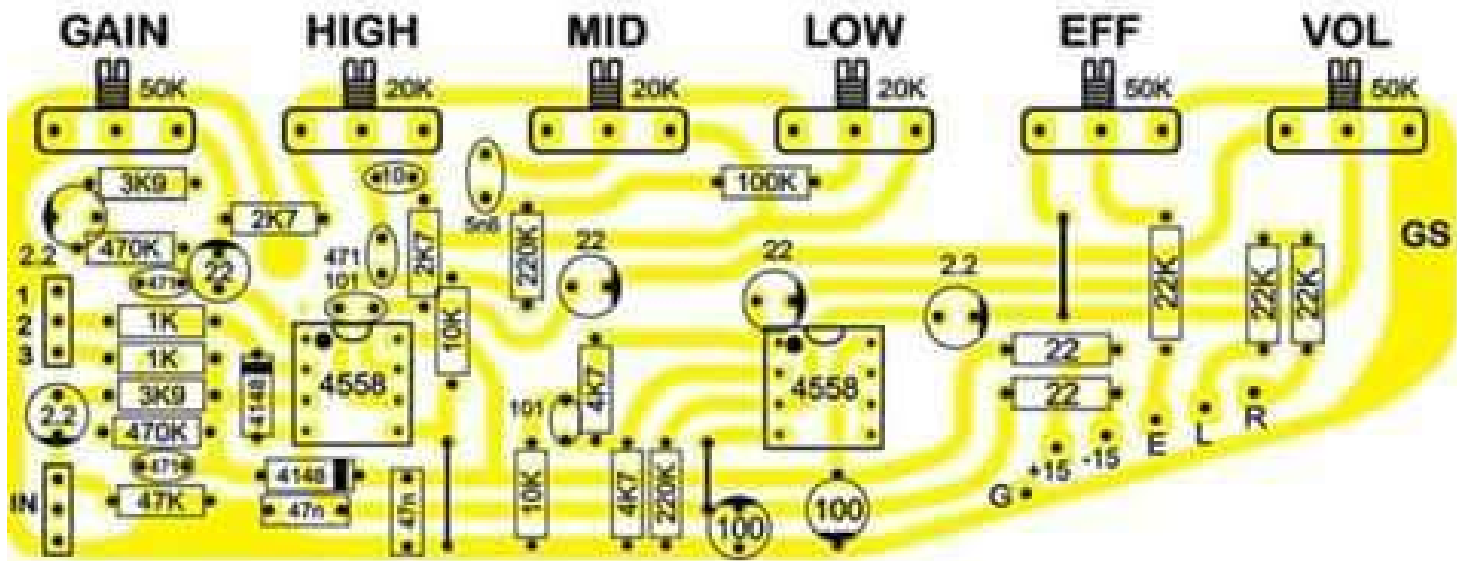

EdyMetalGuitar@2012

GK-400RB

● GEBENXS12 ●

PEAVEY UNITY 2000

37.867mm X 117mm

DESIGNED BY KAY SAVERIUZ

50 X 193 mm
GUITAR AMP MARSHAL CLONE

GROUND

0V

AC

AC

2200 UF 35V - X2

TOA 230

OUT 01

OUT 02

IN 4007 X4