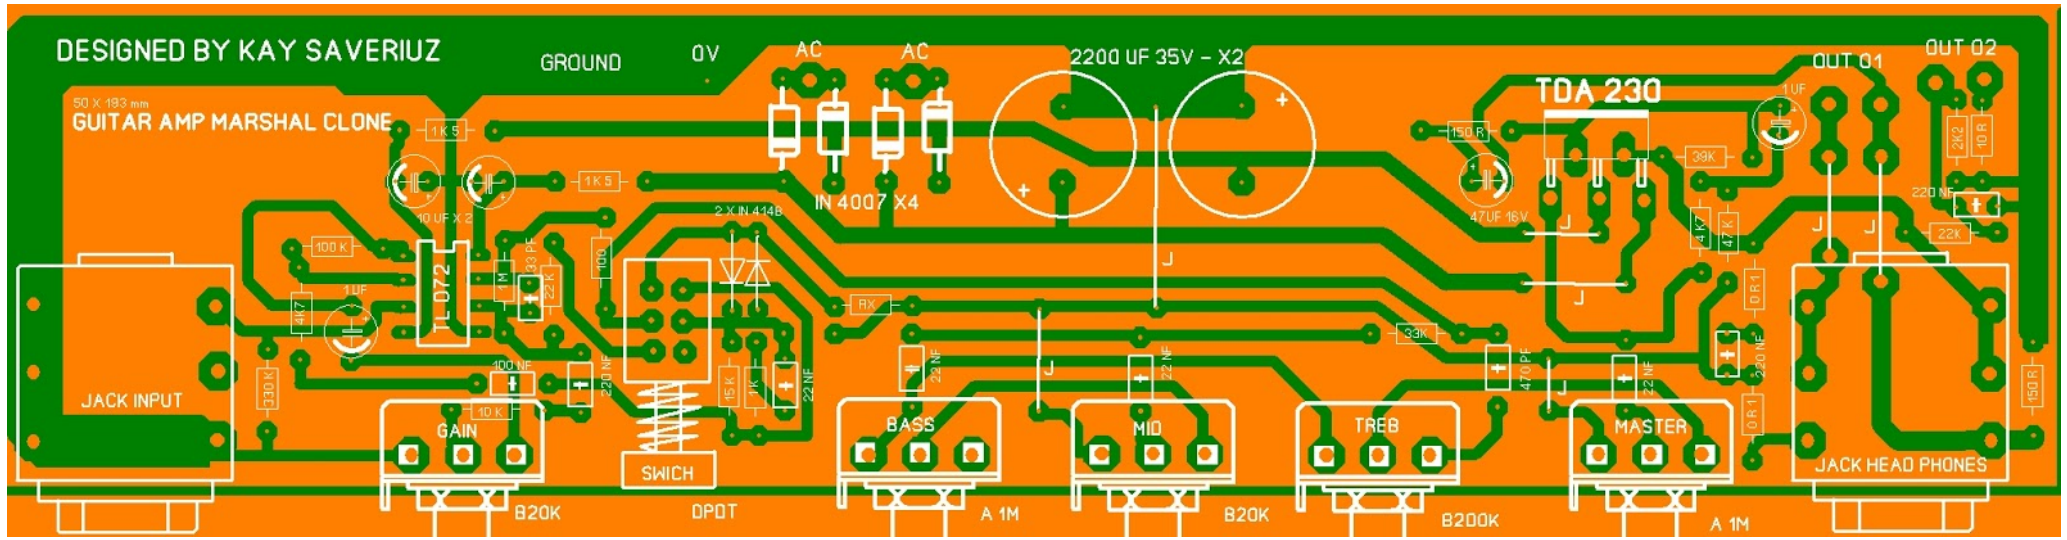

TL 072

JACK INPUT

GAIN

SWITCH

BASS

MID

TREB

MASTER

JACK HEAD PHONES

B20K

DPDT

A 1M

B20K

B200K

A 1M

BLOGKAMARKU.COM