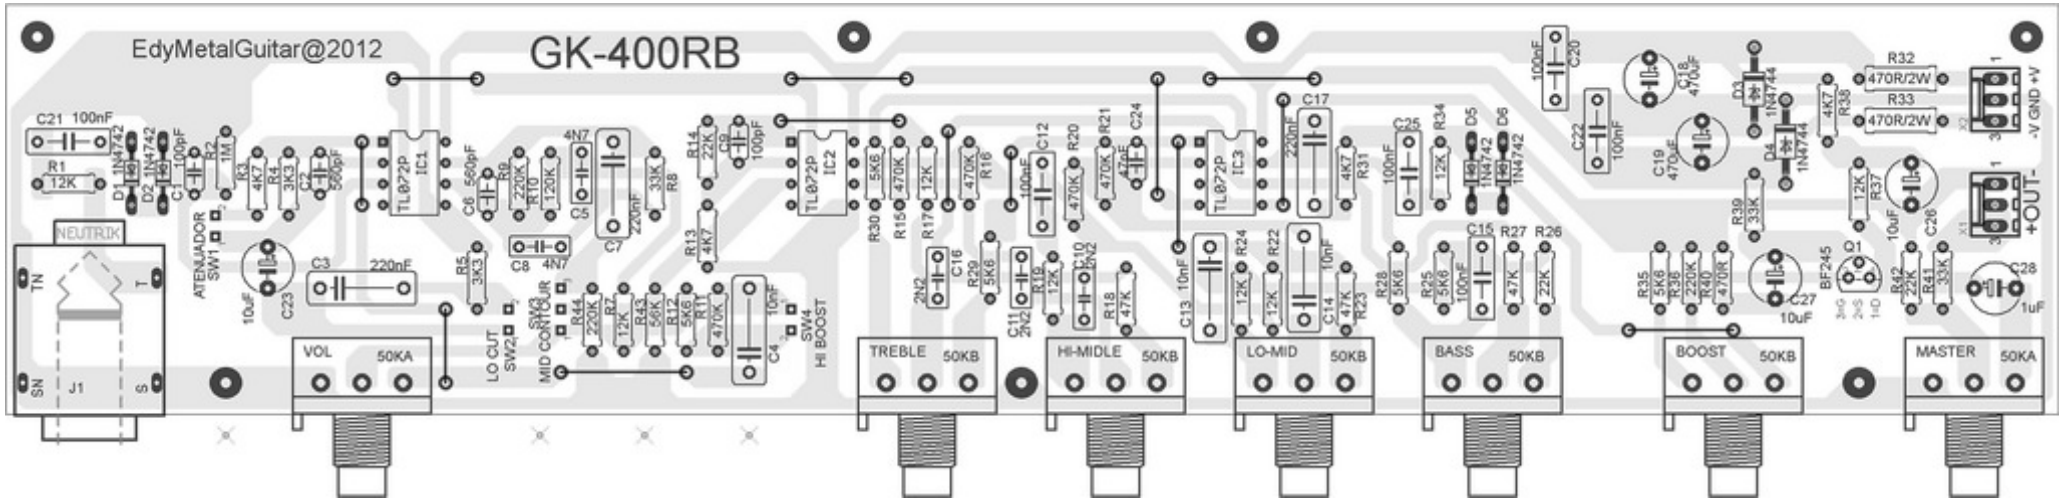

EdyMetalGuitar@2012

GK-400RB

● GEBENXS12 ●

PEAVEY UNITY 2000

37.867mm X 117mm

DESIGNED BY KAY SAVERIUZ

50 X 193 mm
GUITAR AMP MARSHAL CLONE

GROUND

0V

AC

AC

2200 UF 35V - X2

TOA 230

OUT 01

OUT 02

IN 4007 X4