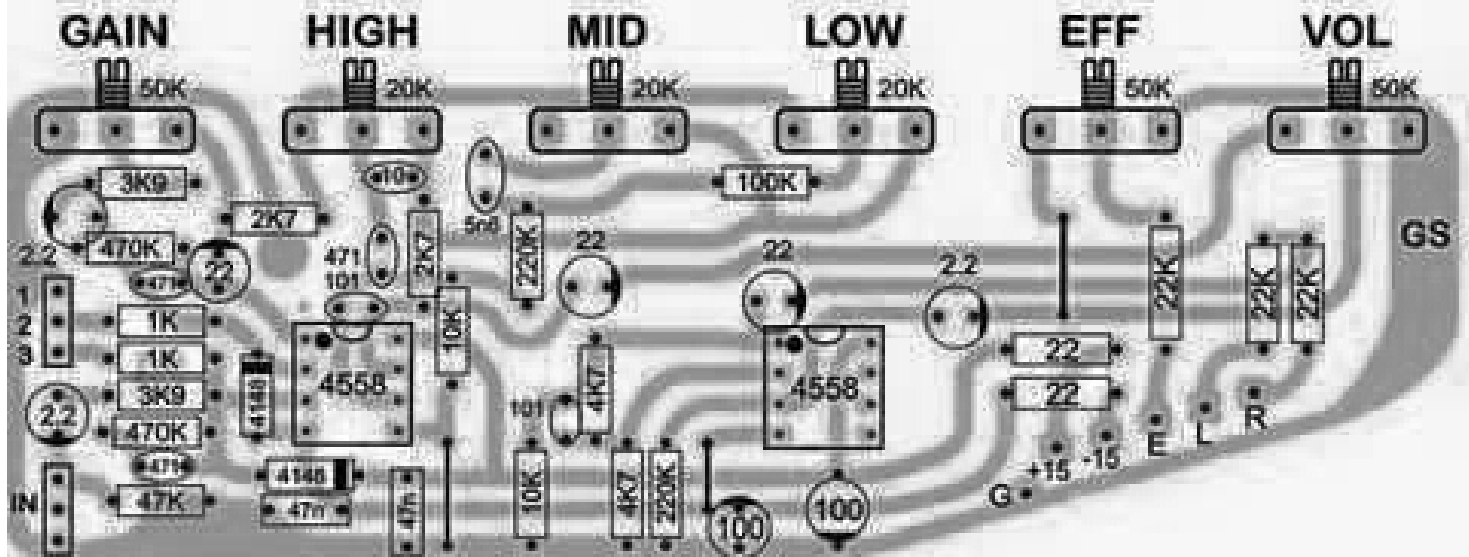

<http://sullivan.blogspot.com>

PEAVEY UNITY 2000

37.867mm X 117mm

PEAVEY UNITY 2000

37.867mm X 117mm