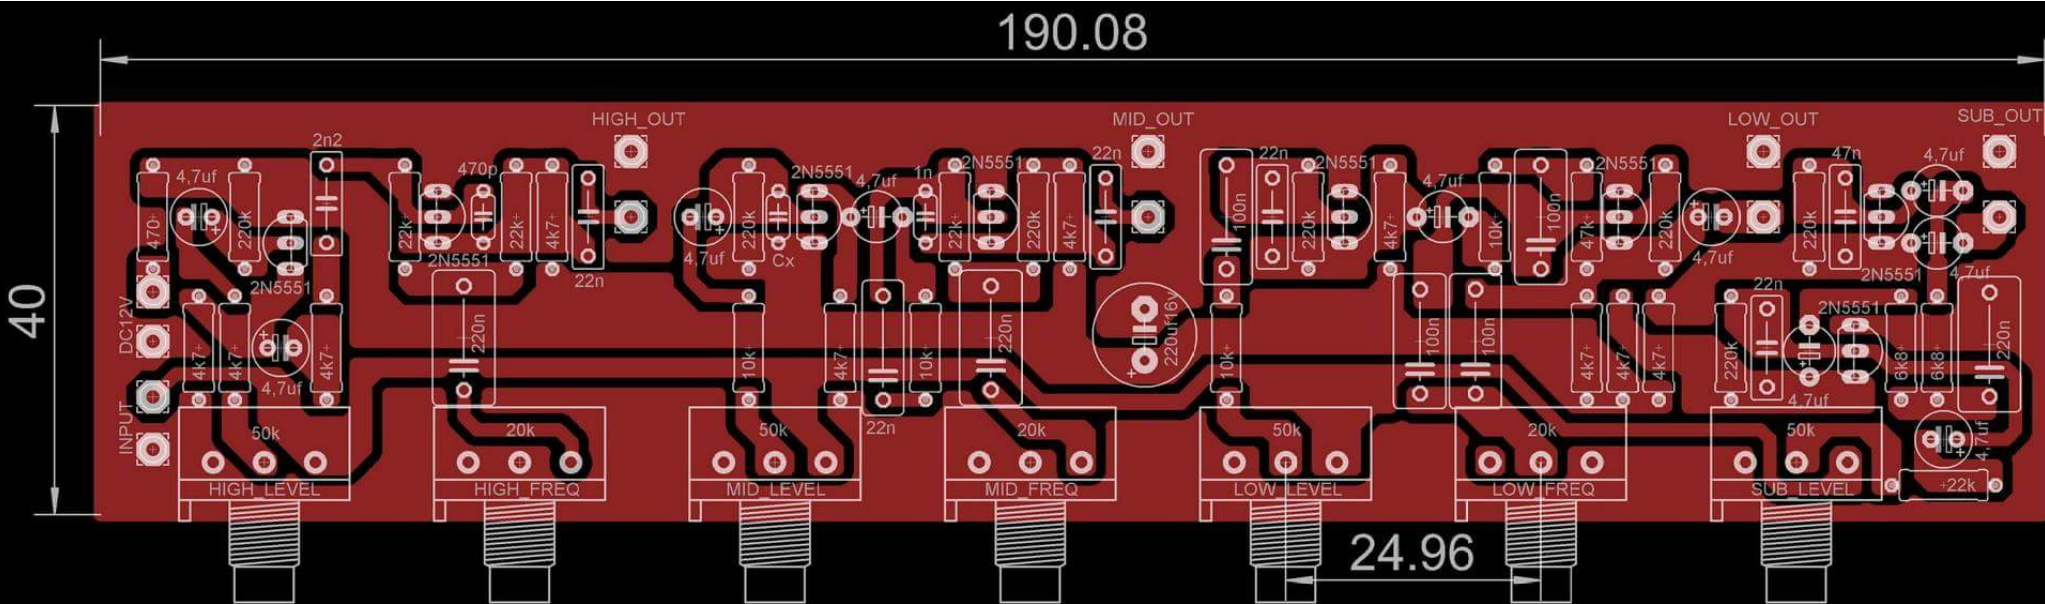

190.08

40

24.96