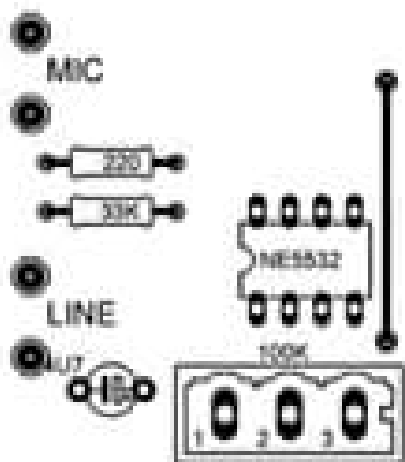

WM Audio Audio Mixer Profesional

085643387806

- +15V
- -15V
- G
- EFF
- L
- R