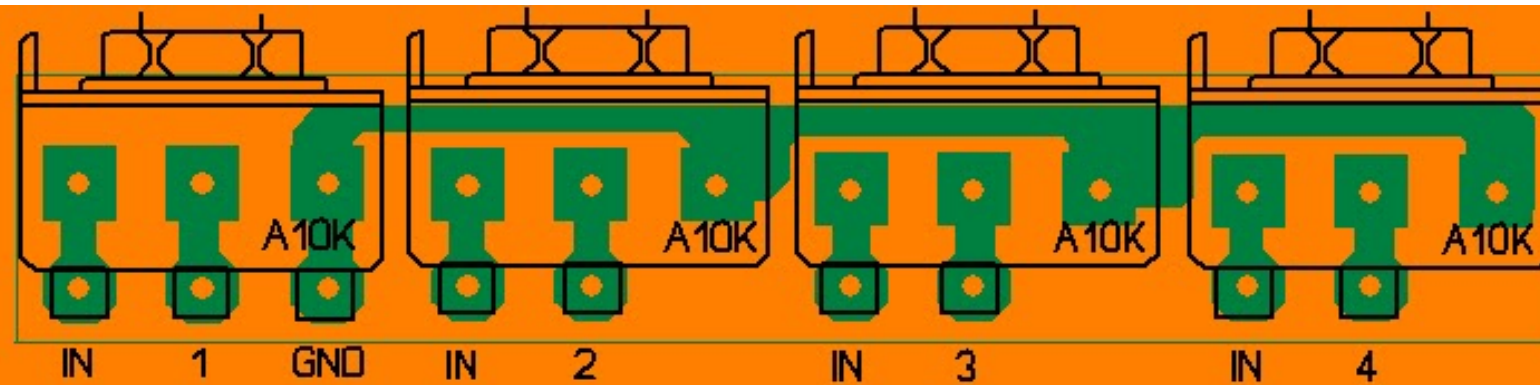

BLOGKAMARKU.COM

MINI MIXER