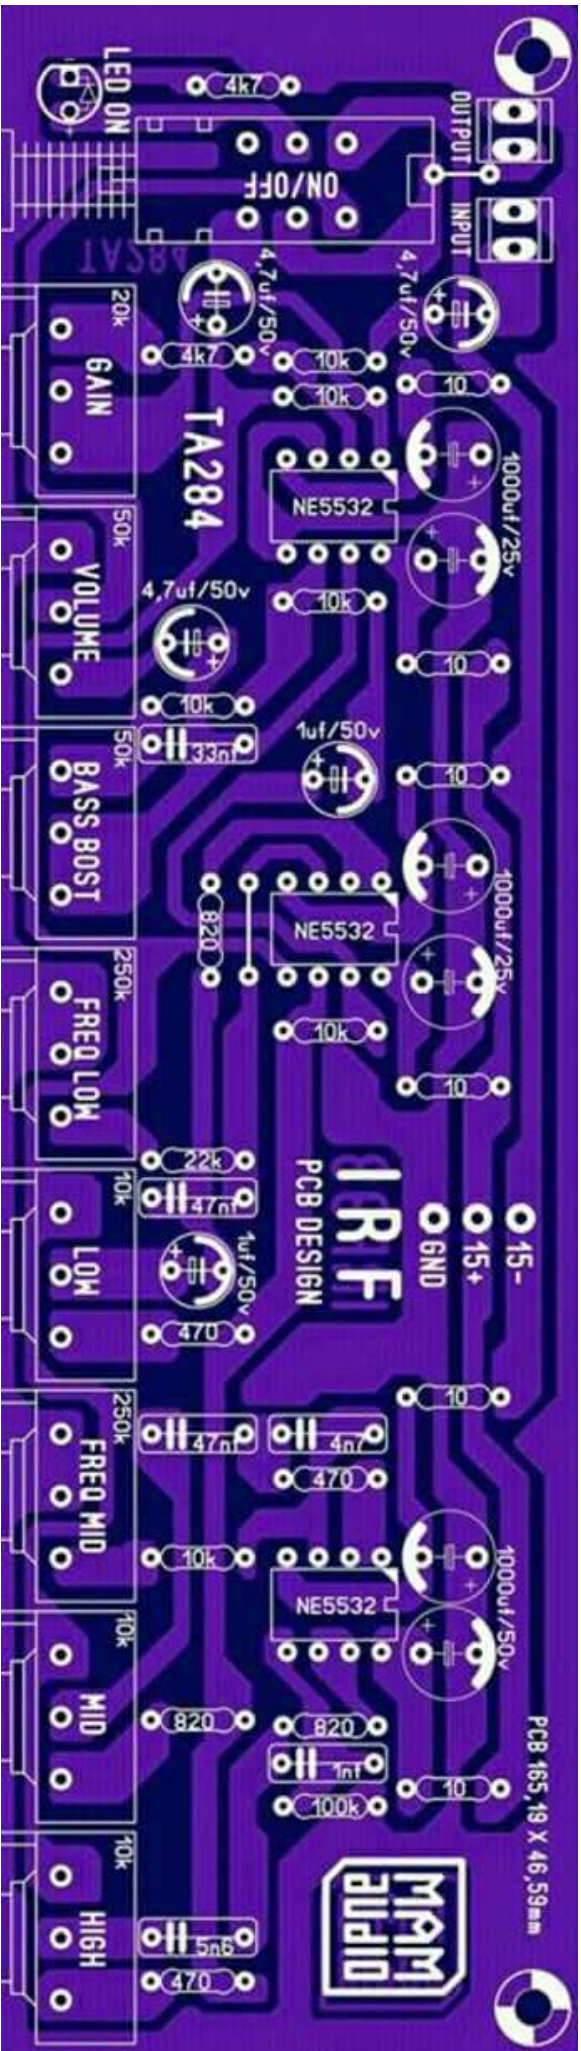

EdyMetalGuitar@2012

GK-400RB

● GEBENXS12 ●

PEAVEY UNITY 2000

37.867mm X 117mm

DESIGNED BY KAY SAVERIUZ

50 X 193 mm
GUITAR AMP MARSHAL CLONE

GROUND

TL 072

JACK INPUT

GAIN

SWITCH

BASS

MID

TREB

MASTER

JACK HEAD PHONES

B20K

DPDT

A 1M

B20K

B200K

A 1M

BLOGKAMARKU.COM

MINI MIXER

MIXER MASJID ANWAR EL TRO

MIXER 18 x 4 cm

60.589mm X 42.12

WM Audio Audio Mixer Profesional

085643387806

- +15V
- 15V
- G
- EFF
- L
- R

MIXER 18 x 4 cm