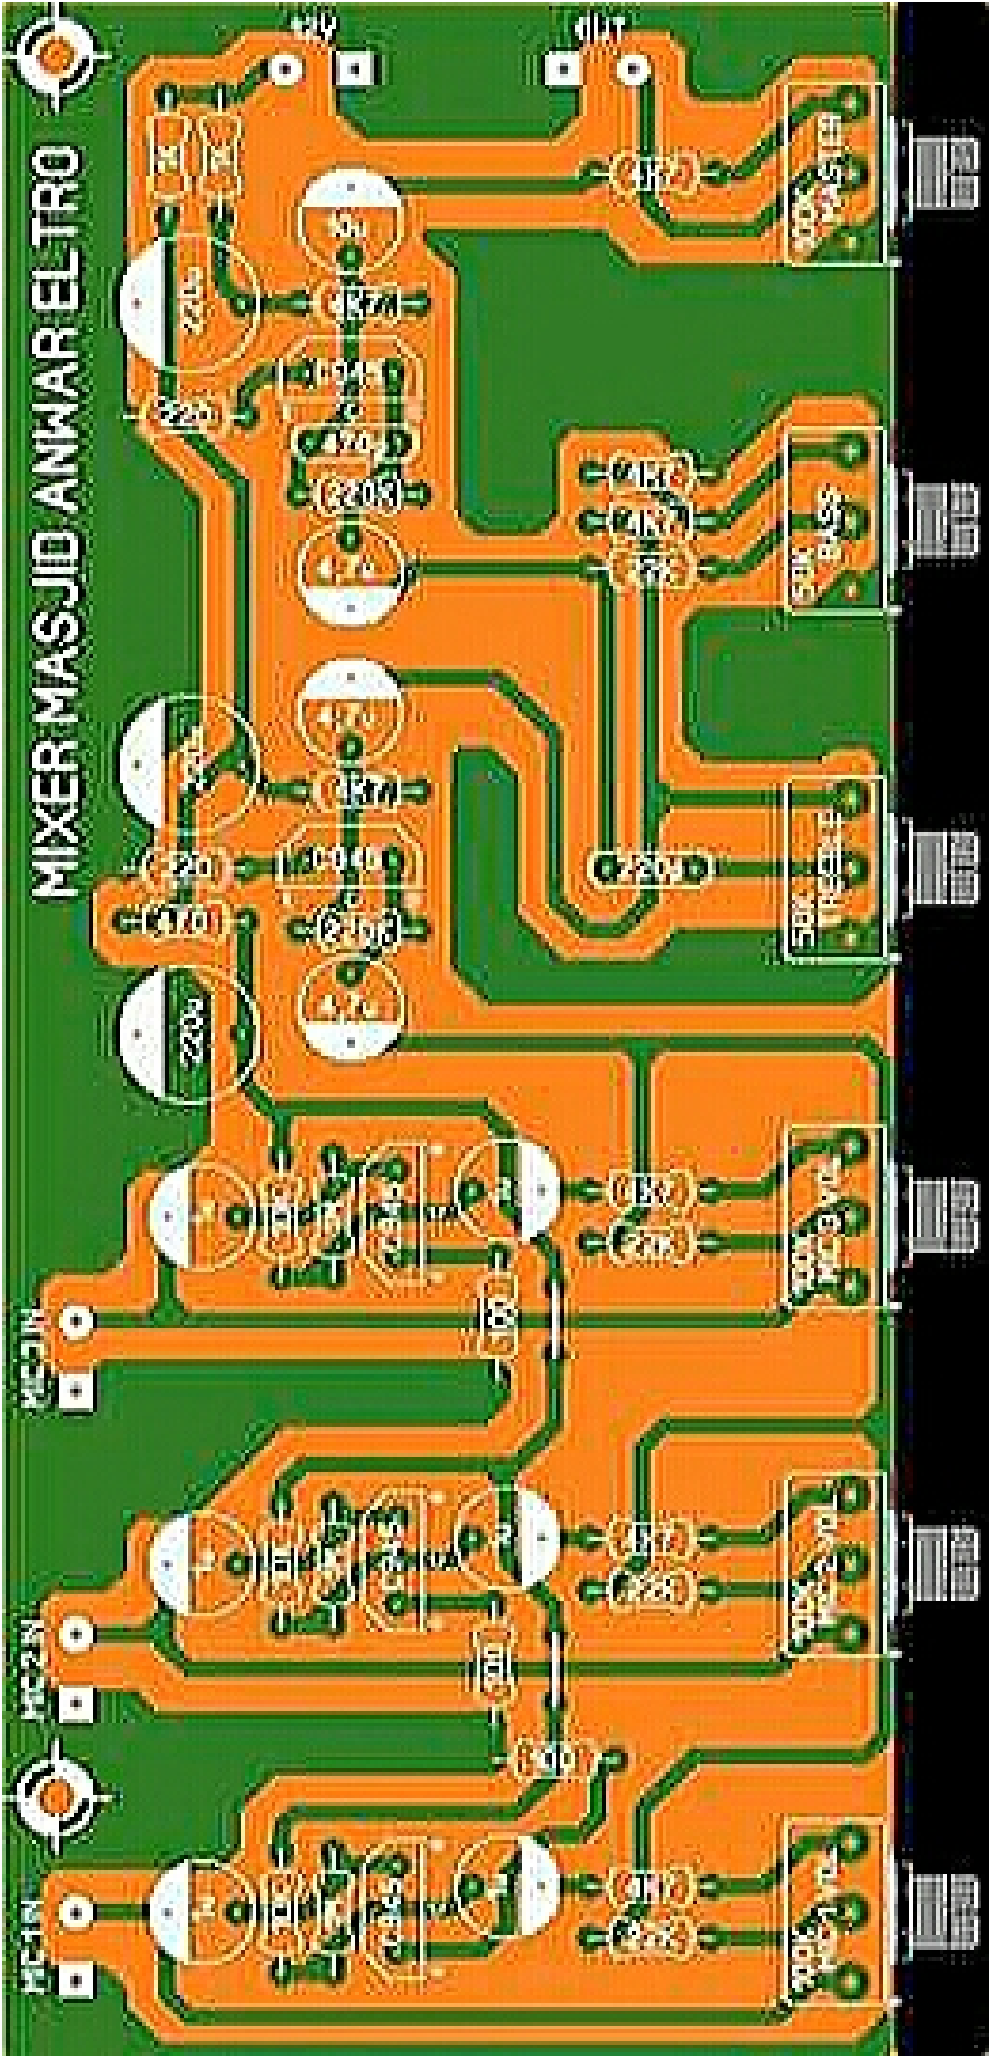

EdyMetalGuitar@2012

GK-400RB

● GEBENXS12 ●

PEAVEY UNITY 2000

37.867mm X 117mm

DESIGNED BY KAY SAVERIUZ

50 X 193 mm
GUITAR AMP MARSHAL CLONE

GROUND

MINI MIXER

MIXER MASJID ANWAR EL TRO

MIXER 18 x 4 cm

60.589mm X 42.12

WM Audio Audio Mixer Profesional

085643387806

- +15V
- 15V
- G
- EFF
- L
- R

MIXER 18 x 4 cm