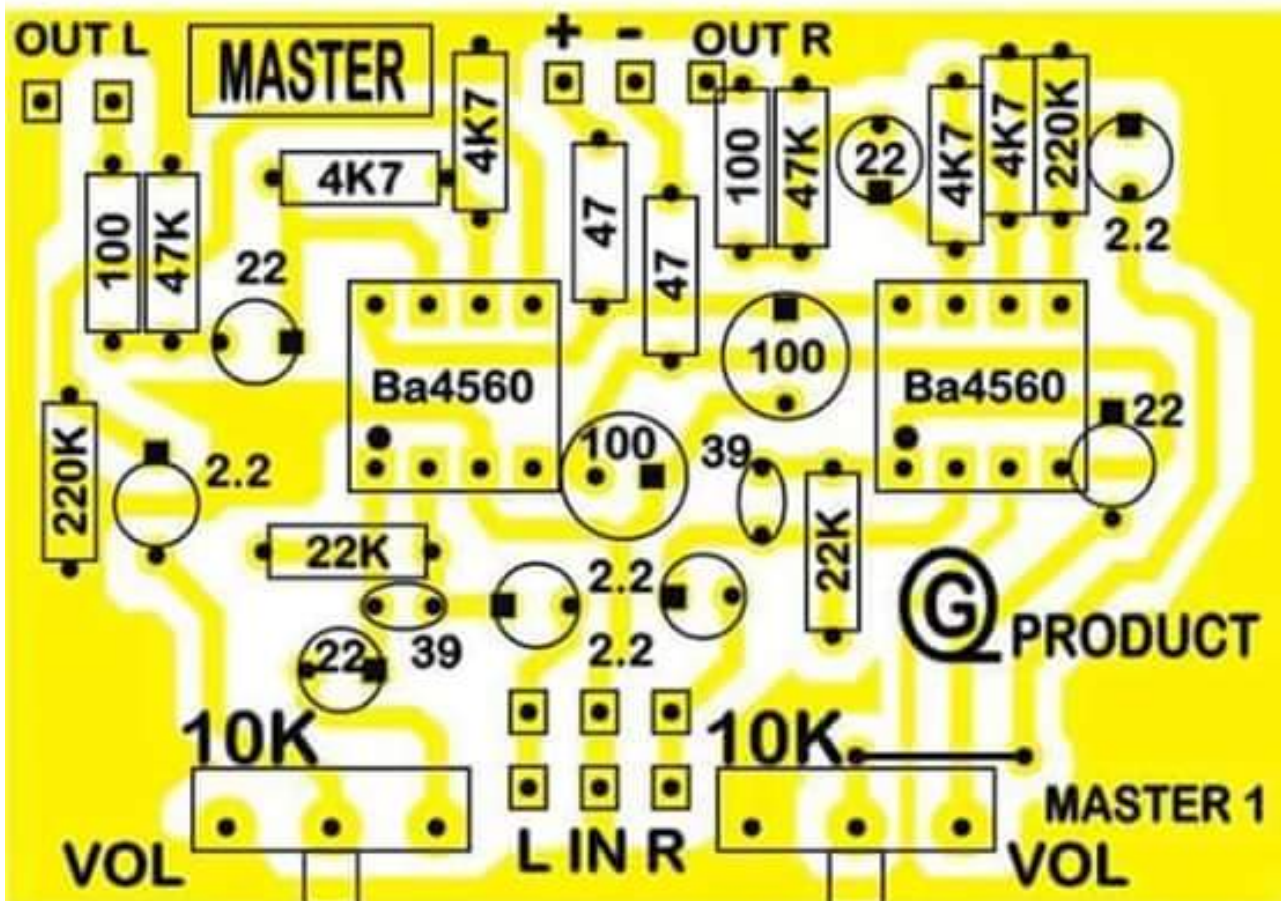

60.589mm X 42.12