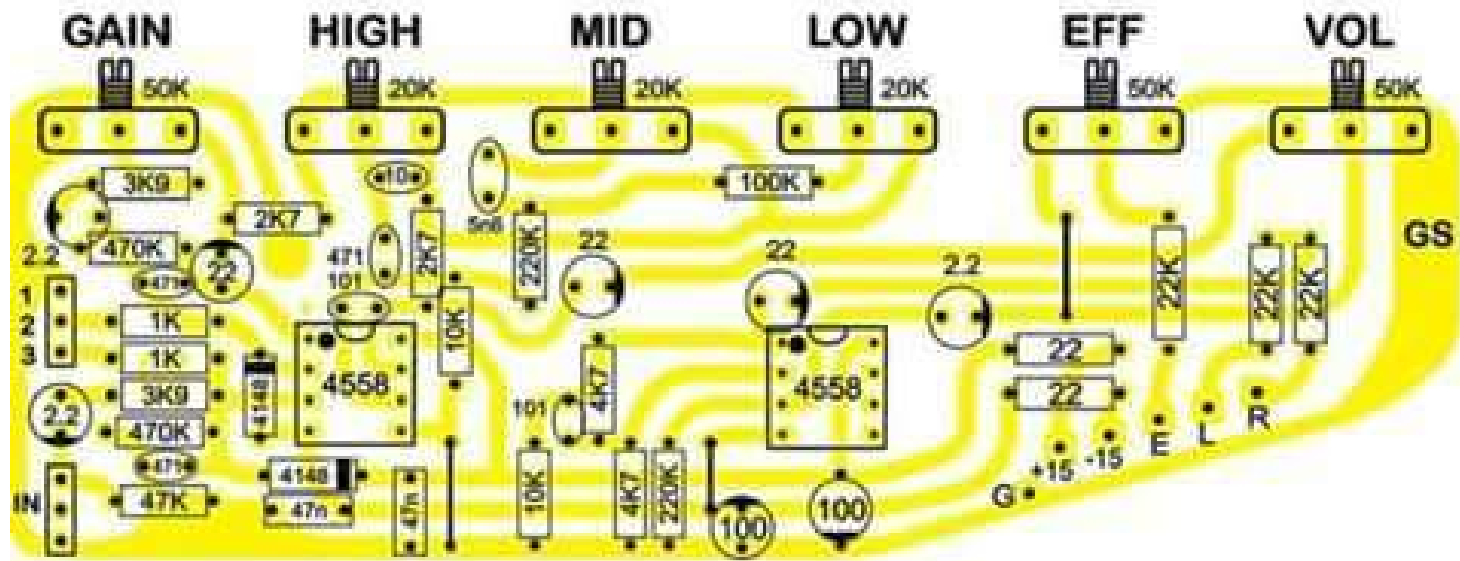

<http://sullivan.blogspot.com>

PEAVEY UNITY 2000

37.867mm X 117mm

PEAVEY UNITY 2000

37.867mm X 117mm