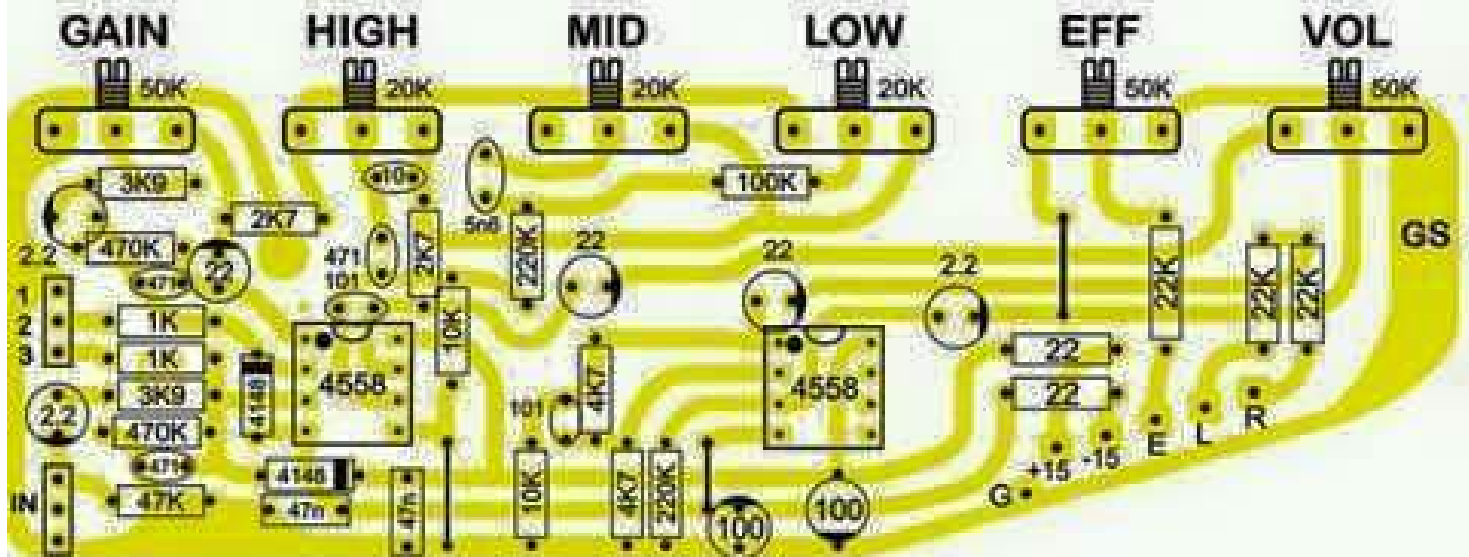

40

24.96

PEAVEY UNITY 2000

37.867mm X 117mm

193.5mm X 36.5mm

-15 CT +15

AUX E L G R

Yamaha MG-12

<http://sullivan.blogspot.com>

PEAVEY UNITY 2000

37.867mm X 117mm

PEAVEY UNITY 2000

37.867mm X 117mm